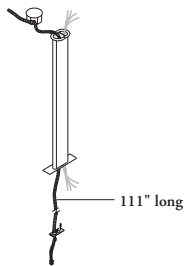

EPHT

High Capacity Power Pole (Complete)

The High Capacity Power Pole includes electrical harnesses and a junction box. It provides a larger route than the Power Pole (EPT) for power and communications from the ceiling to the raceway level of the panel.

WHAT'S INCLUDED

1 high capacity power pole (includes built-in pole divider), electrical harness, junction box, ceiling plates, top trim plates, attachment hardware.

310

PRODUCT OPTIONS

Wire System	Height	Country of Installation	Finish	Top Trim Style (For Mounting Purposes)	Electrical Certification
4B 4-Wire	48, 72, 96	A Canada/U.S.A.	Foundation Mica	8 Metal	CSA Canada
5D 5-Wire				9 Flintwood	UL U.S.A.
7G 7-Wire Isolated Ground					
8T 8-Wire Isolated Ground					
8N 8-Wire Separate Neutral					
8K 8-Wire Dual Isolated					

SAMPLE ORDER CODE

EPHT 8T	72	A	J	9	CSA
----------------	-----------	----------	----------	----------	------------

DIMENSIONS INCHES / MM

H
48 / 1219
72 / 1829
96 / 2438
48 / 1219
72 / 1829
96 / 2438
48 / 1219
72 / 1829
96 / 2438
48 / 1219
72 / 1829
96 / 2438
48 / 1219
72 / 1829
96 / 2438