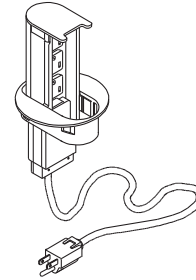

## Retractable Power Center

The Retractable Power Center is field installed and slides up through the worksurface to provide easy access to outlets concealed beneath the surface. It retracts to allow use of entire worksurface.

**WHAT'S INCLUDED**

1 retractable power center, grommet, 72" power cord, wire management sleeve, template.

**NOTES**

This product is Black.

**PRODUCT OPTIONS****Country of Installation**

A Canada/U.S.A.

**SAMPLE ORDER CODE**