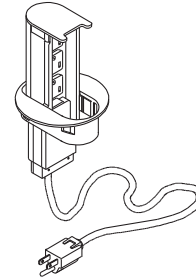

Retractable Power Center

The Retractable Power Center is field installed and slides up through the worksurface to provide easy access to outlets concealed beneath the surface. It retracts to allow use of entire worksurface.

WHAT'S INCLUDED

1 retractable power center, grommet, 72" power cord, wire management sleeve, template.

NOTES

This product is Black.

**PRODUCT OPTIONS****Country of Installation**

A Canada/U.S.A.

SAMPLE ORDER CODE