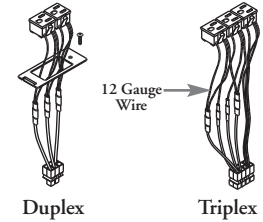

Outlets (Separate Neutral) provide access to power at worksurface height through the access door using the 8N (Separate Neutral) wiring system only.

ED8N

Outlets (Separate Neutral)

WHAT'S INCLUDED

Duplex Outlet: 1 Duplex Outlet, 1 adapter plate.

Triplex Outlet: 1 Triplex Outlet.

NOTES

This item is available only in White.

321

PRODUCT OPTIONS

Outlet Configuration	Country of Installation
11 Duplex Outlet, Circuit 1	A Canada/U.S.A.
22 Duplex Outlet, Circuit 2	
55 Duplex Outlet, Circuit 5	
111 Triplex Outlet, Circuit 1	
125 Triplex Outlet, Circuits 1, 2 & 5	
222 Triplex Outlet, Circuit 2	
555 Triplex Outlet, Circuits 5	