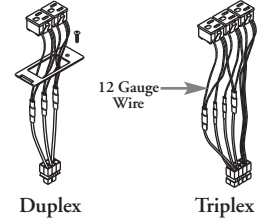

Outlets (Separate Neutral) provide access to power at worksurface height through the access door using the 8N (Separate Neutral) wiring system only.

**ED8N**

## Outlets (Separate Neutral)

**WHAT'S INCLUDED**

**Duplex Outlet:** 1 Duplex Outlet, 1 adapter plate.

**Triplex Outlet:** 1 Triplex Outlet.

**NOTES**

This item is available only in White.

32I

**PRODUCT OPTIONS**

Outlet Configuration	Country of Installation
11 Duplex Outlet, Circuit 1	A Canada/U.S.A.
22 Duplex Outlet, Circuit 2	
55 Duplex Outlet, Circuit 5	
111 Triplex Outlet, Circuit 1	
125 Triplex Outlet, Circuits 1, 2 & 5	
222 Triplex Outlet, Circuit 2	
555 Triplex Outlet, Circuits 5	