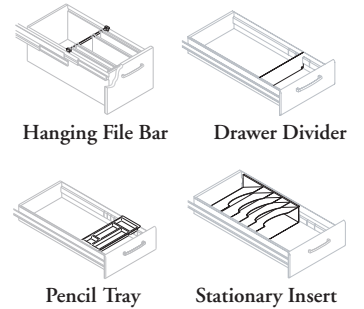

freestanding storage & accessories

Pedestal Accessories are organizational tools for use in Transit Pedestals.

DA

WHAT'S INCLUDED

1 Hanging File Bar with mounting ends or 1 Drawer Divider or 1 Pencil Tray or 1 Stationary Insert.

NOTES

The Drawer Dividers, Pencil Tray and Stationary Insert are Black. The Hanging File Bars have a Chrome finish.

Stationary Inserts (DAK) are available in packs of 8 (Depth 18"), 9 (Depth 22") or 12 (Depth 28").

Pedestal Accessories

PRODUCT OPTIONS

Style	Depth
B Hanging File Bar	18, 22, 28
T Pencil Tray	
K Stationary Insert	
S Drawer Divider	

SAMPLE ORDER CODE

DA B

STYLE

PRICING

B	35
T	56
K18	253
K22	285
K28	380
S	33