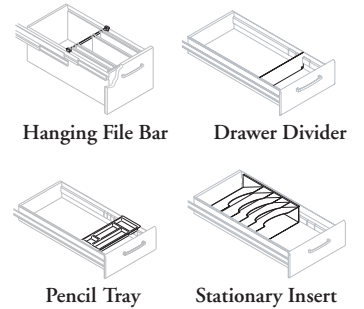

# freestanding storage & accessories

Pedestal Accessories are organizational tools for use in Transit Pedestals.

**DA**

**WHAT'S INCLUDED**

1 Hanging File Bar with mounting ends or 1 Drawer Divider or 1 Pencil Tray or 1 Stationary Insert.

**NOTES**

The Drawer Dividers, Pencil Tray and Stationary Insert are Black. The Hanging File Bars have a Chrome finish.

Stationary Inserts (DAK) are available in packs of 8 (Depth 18"), 9 (Depth 22") or 12 (Depth 28").

**Pedestal Accessories**

**PRODUCT OPTIONS**

Style	Depth
B Hanging File Bar	18, 22, 28
T Pencil Tray	
K Stationary Insert	
S Drawer Divider	

**SAMPLE ORDER CODE**

<b>DA B</b>
-------------

STYLE	PRICING
B	35
T	56
K18	253
K22	285
K28	380
S	33