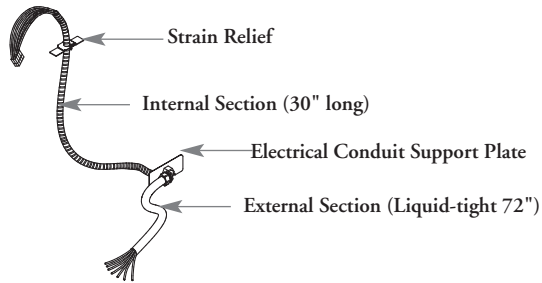

## B F K

### Base Feed

The Base Feed is hard-wired to the building power supply and enters in the base opening of the panel and feeds power up into the panel raceway only.

#### WHAT'S INCLUDED

1 base feed, 1 electrical conduit support plate, hardware.