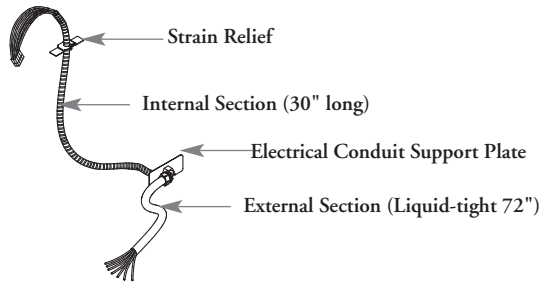

B F K

Base Feed

The Base Feed is hard-wired to the building power supply and enters in the base opening of the panel and feeds power up into the panel raceway only.

WHAT'S INCLUDED

1 base feed, 1 electrical conduit support plate, hardware.

NOTES

Not approved for use in New York City.

Cannot install on panels with baseboard element.

PRODUCT OPTIONS

Wire System	Length	Country of Installation
4B 4-Wire	72	A Canada/U.S.A.
5D 5-Wire		
7G 7-Wire Isolated Ground		
8T 8-Wire Isolated Ground		
8N 8-Wire Separate Neutral		
8K 8-Wire Dual Isolated		