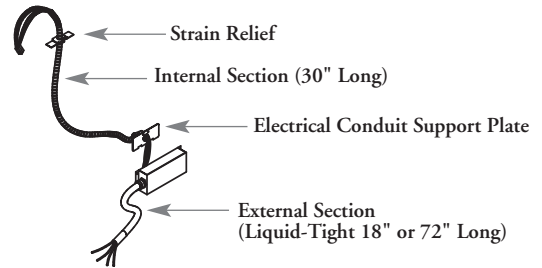

The Split Base Feed is hard-wired to the building power supply in two places and enters in the base opening of the panel and feeds power up into the panel raceway only.

WHAT'S INCLUDED

1 split base feed, 1 electrical conduit support plate, 1 wiring junction box, hardware.

NOTES

Approved for use in NY York City.

Cannot install on panel with baseboard element.

B F K S
Split Base Feed

PRODUCT OPTIONS

Wire System	Length	Country of Installation
4B 4-Wire	72	A Canada/U.S.A.
5D 5-Wire		
7G 7-Wire Isolated Ground		
8T 8-Wire Isolated Ground		
8N 8-Wire Separate Neutral		
8K 8-Wire Dual Isolated		