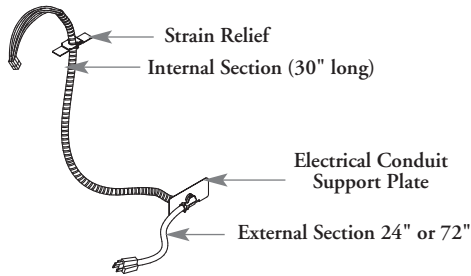

## B F K P

### Plug-In Base Feed

306

The Plug-In Base Feed can be plugged into the building power supply and enters in the base opening of the panel and feeds power up into the panel raceway only.

#### WHAT'S INCLUDED

1 plug-in base feed, 1 electrical conduit support plate, hardware.

#### DIMENSIONS INCHES / MM

L
24 / 610
72 / 1829