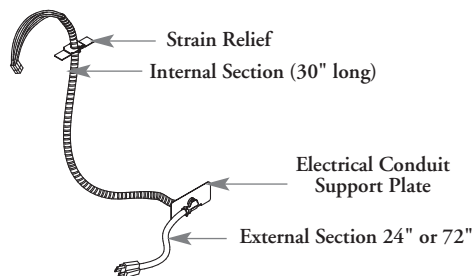

## B F K P

### Plug-In Base Feed

306

The Plug-In Base Feed can be plugged into the building power supply and enters in the base opening of the panel and feeds power up into the panel raceway only.

#### DIMENSIONS INCHES / MM

L
24 / 610
72 / 1829