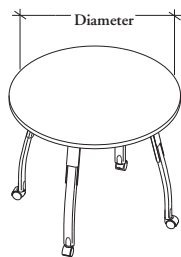

APHO

Hoola

The Hoola is a mobile table available with casters or levelers and can accommodate up to four guests.

WHAT'S INCLUDED

1 worksurface, 4 single legs, levelers or casters (as specified).

PRODUCT OPTIONS

Diameter	Worksurface Finish	Edge Trim Style	Edge Trim Finish	Leg Assembly Finish	Caster/Leveler
36, 42	Foundation Laminate Flintwood	2 Bullnose Trim 3 Flintwood Bullnose Trim 8 Flat Trim 9 Flintwood Flat Trim	Edge Trim Colors Flintwood	Foundation Mica	C Casters K Lockable Casters L Levelers

SAMPLE ORDER CODE

APHO 36	RA	2	BL	E	L

DIMENSIONS INCHES / MM

Dia
36 / 914
42 / 1067

PRICING

FOUNDATION LAMINATE

Flat Trim	Bullnose Trim	Wood Flat Trim	Wood Bullnose Trim
1120	1173	1690	2152
1284	1349	1927	2401

FLINTWOOD

Wood Flat Trim	Wood Bullnose Trim
1977	2559
2288	2885

If Lockable Casters are specified, add 32

If Mica is specified, add 64