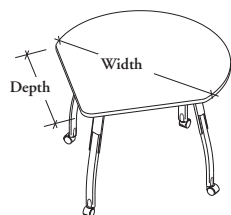

APDE

Dew

The Dew is a mobile table available with casters or levelers and can accommodate up to four guests.

WHAT'S INCLUDED

1 worksurface, 4 single legs, levelers or casters (as specified).

NOTES

Not all depth/width combinations are available. Please see pricing for exact offering.

SAMPLE ORDER CODE

APDE 30	42	RD	2	SA	Y	L
---------	----	----	---	----	---	---

DIMENSIONS INCHES / MM

D	W
24 / 610	36 / 914
30 / 762	42 / 1067

PRICING

FOUNDATION LAMINATE

Flat Trim	Bullnose Trim	Wood Flat Trim	Wood Bullnose Trim
1196	1254	2013	2629
1372	1437	2207	2766