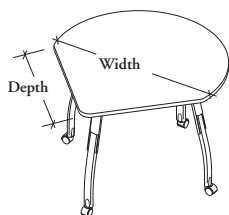

APDE

Dew

The Dew is a mobile table available with casters or levelers and can accommodate up to four guests.

WHAT'S INCLUDED

1 worksurface, 4 single legs, levelers or casters (as specified).

NOTES

Not all depth/width combinations are available. Please see pricing for exact offering.

SAMPLE ORDER CODE

APDE 30	42	RD	2	SA	Y	L
---------	----	----	---	----	---	---

DIMENSIONS INCHES / MM

D	W
24 / 610	36 / 914
30 / 762	42 / 1067

PRICING

FOUNDATION LAMINATE

Flat Trim	Bullnose Trim	Wood Flat Trim	Wood Bullnose Trim
1196	1254	2013	2629
1372	1437	2207	2766