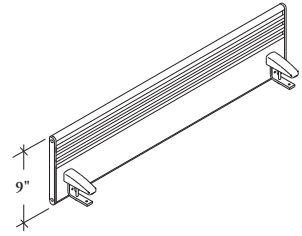

The Table Rail mounts to freestanding or semi supported work surface and allows for the application of various desk accessories.

### WHAT'S INCLUDED

1 rail.

### DIMENSIONS INCHES / MM

W
24 / 610
27 / 686
30 / 762
33 / 838
36 / 914
39 / 991
42 / 1067
45 / 1143
48 / 1219
51 / 1295
54 / 1372
57 / 1448
60 / 1524
66 / 1676
72 / 1829