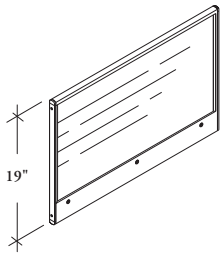

ACTL

Translucent Table Screen

The Translucent Table Screen mounts anywhere along the Table Rail (ACTR) to provides visual and territorial privacy.

WHAT'S INCLUDED

1 screen assembly, mounting hardware.

PRODUCT OPTIONS

Width	Frame Finish
24, 27, 30, 33, 36, 39, 42, 45, 48, 51, 54, 57, 60	Foundation Accent Mica

SAMPLE ORDER CODE

ACTL 51	D
---------	---

DIMENSIONS INCHES / MM

W
24 / 610
27 / 686
30 / 762
33 / 838
36 / 914
39 / 991
42 / 1067
45 / 1143
48 / 1219
51 / 1295
54 / 1372
57 / 1448
60 / 1524