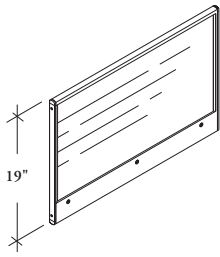

ACTL

Translucent Table Screen

The Translucent Table Screen mounts anywhere along the Table Rail (ACTR) to provides visual and territorial privacy.

WHAT'S INCLUDED

1 screen assembly, mounting hardware.

PRODUCT OPTIONS

Width	Frame Finish
24, 27, 30, 33, 36, 39, 42, 45, 48, 51, 54, 57, 60	Foundation Accent Mica

SAMPLE ORDER CODE

ACTL 51	D

DIMENSIONS INCHES / MM

W
24 / 610
27 / 686
30 / 762
33 / 838
36 / 914
39 / 991
42 / 1067
45 / 1143
48 / 1219
51 / 1295
54 / 1372
57 / 1448
60 / 1524

PRICING

Foundation	Mica/Accent
268	299
289	319
303	337
318	347
334	368
348	381
362	391
379	410
391	424
402	433
413	437
431	461
458	487