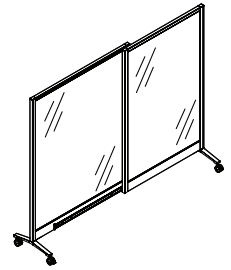

The Expandable Screen Fixed Translucent/Sliding Translucent provides visual privacy and division.

**WHAT'S INCLUDED**

2 screens (as specified).

**NOTES**

Sliding screen is always 36" wide.

To determine overall price, add Fixed Outer/Inner plus Sliding Outer/Inner as well as Frame Finish upcharges.

**ACED**

**Expandable Screen  
Fixed Translucent/Sliding Translucent**

**PRODUCT OPTIONS**

Height	Width	Sliding Screen Hand	Fixed Inner/Outer	Screen Finish Sliding Inner/Outer	Frame Finish
51, 66	72 (36 + 36)	L Left R Right (shown)	CG Ribbed Textured FT Standard Frost	CG Ribbed Textured FT Standard Frost	Foundation Mica