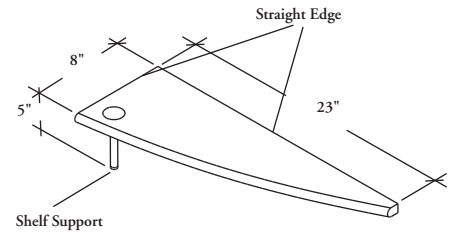

The Curved Shelf mounts anywhere along the Table Rail (ACTR) and rests on the worksurface.

WHAT'S INCLUDED

1 shelf, shelf supports and hardware.

ACCS Curved Shelf

PRODUCT OPTIONS

Shelf Finish	User Edge Trim Style	Edge Trim Finish	Hardware Finish
Foundation Laminate	2 Bullnose Trim	Edge Trim Colors	Foundation
Flintwood	3 Flintwood Bullnose Trim	Flintwood	Mica

SAMPLE ORDER CODE

ACCS PG	2	JY	J

PRICING

FOUNDATION LAMINATE		FLINTWOOD
Bullnose Trim	Wood Bullnose Trim	Wood Bullnose Trim
318	431	502

If Mica hardware is specified, add 5