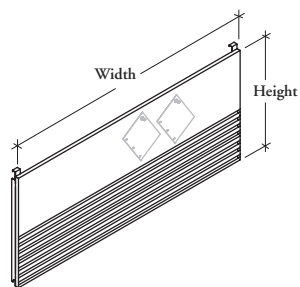

freestanding modules

GEM

Hutch Multi Element

The Hutch Multi Element is a fabric-wrapped, tackable bulletin board on the upper portion and accessory rail on the bottom portion designed to be mounted on a hutch.

WHAT'S INCLUDED

1 element with hardware.

PRODUCT OPTIONS

Height	Width	Rail and Frame Finish	Element Finish
21	36, 42, 48, 54, 60, 66, 72	Foundation Mica	Fabric

SAMPLE ORDER CODE

GEM 21	48	Q	F604
---------------	-----------	----------	-------------

DIMENSIONS INCHES / MM

H	W
21 / 533	36 / 914
21 / 533	42 / 1067
21 / 533	48 / 1219
21 / 533	54 / 1372
21 / 533	60 / 1524
21 / 533	66 / 1676
21 / 533	72 / 1829

PRICING

FABRIC

A/COM	Gr. 1	Gr. 2	Gr. 3	Gr. 4	Gr. 5	Gr. 6	Gr. 7
267	278	283	301	311	320	341	361
291	297	307	324	335	344	364	385
314	321	328	345	356	365	386	407
341	346	354	372	384	392	412	433
359	369	376	394	406	414	435	454
386	391	402	419	432	n/a	n/a	n/a
408	414	421	440	452	n/a	n/a	n/a