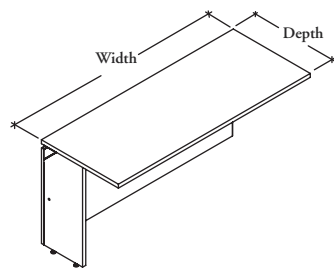

freestanding modules

GDRHN

Rectangular Bridge with Half Gable

The Rectangular Bridge with Half Gable is a semi-supported desk used as a bridge between other semi-supported desks.

WHAT'S INCLUDED

1 Rectangular Worksurface (GWSN), 1 Half Gable (GGHN), 1 Modesty Panel (GMN), 1 Shared Gable Assembly (GBSN) hardware.

PRODUCT OPTIONS

Modesty Panel Style	Depth	Width	Orientation	Worksurface Finish	Edge Trim Style	Edge Trim Finish	Gable & Modesty Panel Finish
1 Flush, Full	24, 30, 36	24, 30, 36, 42, 48, 54, 60, 66, 72	L Left Handed (Shown) R Right Handed	Foundation Laminate	A Slim Trim	Edge Trim Colors	Source Laminate
3 Flush, Raised					6 Straight Trim		
5 Flush, 3/4							
7 Flush, 1/2							
2 Recessed, Full							
4 Recessed, Raised							
6 Recessed, 3/4							
8 Recessed, 1/2							

SAMPLE ORDER CODE

GDRHN 8	36	66	L	RE	6	UT	DE
----------------	-----------	-----------	----------	-----------	----------	-----------	-----------

DIMENSIONS INCHES / MM

D	W
24 / 610	24 / 610
24 / 610	30 / 762
24 / 610	36 / 914
24 / 610	42 / 1067
24 / 610	48 / 1219
24 / 610	54 / 1372
24 / 610	60 / 1524
24 / 610	66 / 1676
24 / 610	72 / 1829
30 / 762	24 / 610
30 / 762	30 / 762
30 / 762	36 / 914
30 / 762	42 / 1067
30 / 762	48 / 1219
30 / 762	54 / 1372
30 / 762	60 / 1524
30 / 762	66 / 1676
30 / 762	72 / 1829

DIMENSIONS
INCHES / MM

D	W
36 / 914	24 / 610
36 / 914	30 / 762
36 / 914	36 / 914
36 / 914	42 / 1067
36 / 914	48 / 1219
36 / 914	54 / 1372
36 / 914	60 / 1524
36 / 914	66 / 1676
36 / 914	72 / 1829

PRICING