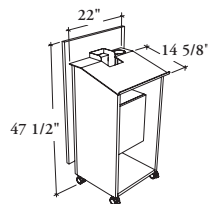

THPL

Lectern Podium

This lectern provides a speaking podium for presentations. It can receive letter and legal size paper, as well as a laptop.

WHAT'S INCLUDED

1 lectern case with 4 levelers or 4 lockable casters (as specified), 1 front panel, 1 metal shelf with cup holder, 1 storage with 2 cable pass-through grommets, 1 underworksurface plug-in power bar and 1 footrest (available with stationary configuration only).