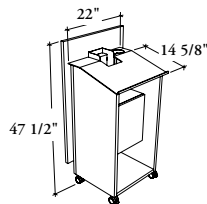

### Lectern Podium

This lectern provides a speaking podium for presentations. It can receive letter and legal size paper, as well as a laptop.

#### WHAT'S INCLUDED

1 lectern case with 4 levelers or 4 lockable casters (as specified), 1 front panel, metal shelf with cup holder, 1 storage with a lock and keys and 2 cable pass-through grommets, 1 underworksurface plug-in power bar and 1 footrest (available with stationary configuration only).

#### WHAT'S EXCLUDED

Voice/data faceplates and jacks (must be field supplied and installed) and Management Clips. Data opening dimension is 2.71" x 1.38" (69 mm x 35 mm).