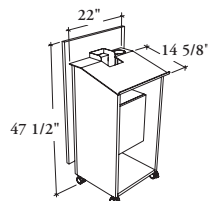

THPL

Lectern Podium

This lectern provides a speaking podium for presentations. It can receive letter and legal size paper, as well as a laptop.

WHAT'S INCLUDED

1 lectern case with 4 levelers or 4 lockable casters (as specified), 1 front panel, 1 metal shelf with cup holder, 1 storage with 2 cable pass-through grommets, 1 underworksurface plug-in power bar and 1 footrest (available with stationary configuration only).