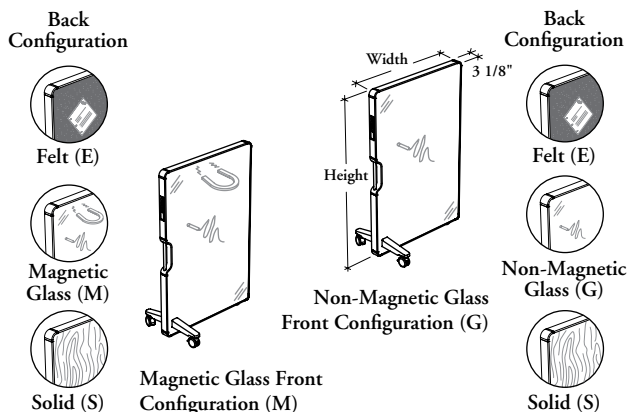

The Mobile Markerboard provides visual privacy and space division with writing surface.

WHAT'S INCLUDED

1 mobile markerboard, 1 integrated marker holder, 4 dry-erase markers, 1 eraser, 1 handle, 6 rare earth magnets (magnetic glass only), 2 feet with casters and 1 unidirectional caster.

NOTES

When Magnetic Glass Front Configuration (M) is specified, the Non-Magnetic Glass Back Configuration (G) is **not** available.

When Non-Magnetic Glass Front Configuration (G) is specified, the Magnetic Glass Back Configuration (M) is **not** available.

Magnetic or Non-Magnetic Glass is a 5/32" (4 mm) tempered glass thickness.

Additional Dry-Erase Kit (THDEK) are also available separately.

**THMM
Mobile Markerboard**

PRODUCT OPTIONS

Front Configuration	Back Configuration	Height	Width	Handle Position	Front Finish	Back Finish	Frame Finish	Handle and Foot Finish
M Magnetic Glass	E Felt	66, 72	42, 48	L Left (Shown) R Right	Back-Painted Glass	Source Laminate Flintwood Back-Painted Glass Loft	Foundation Mica Accent	C5 Satin Chrome Foundation Mica Accent
G Non-Magnetic Glass	G Non-Magnetic Glass M Magnetic Glass S Solid							