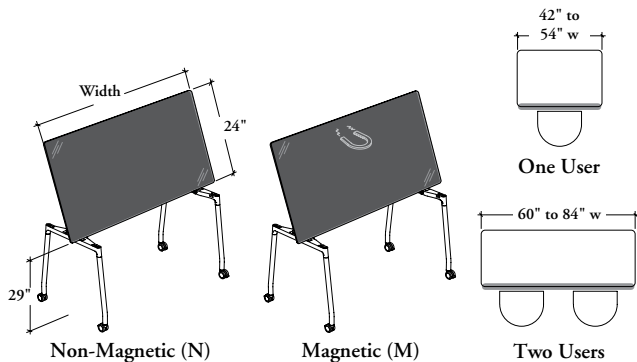

### Rectangular Flip-Top Table with Glass Top

This table can be used for rooms when quick reconfiguration is needed. The table provides writing workspace in flat or upright positions. Magnetic option allows to display document in upright position.

#### WHAT'S INCLUDED

1 glass top, 1 laminate worksurface, 2 adaptable legs with casters, 1 activation handle, 4 rear earth magnets (magnetic glass only), reinforcing bar(s) (if applicable), power/data center or grommet(s) (if specified), and mounting hardware.