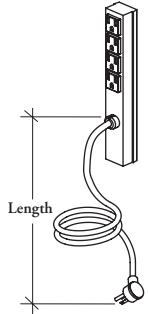

### Under-Worksurface Plug-In Power Bar

The Under-Worksurface Plug-in Power Bar may be attached into the Electrical Tray (CTET), Cable Tray (CTWT), or lay into Modesty Panels with Built-In Cable Tray (CTLM and CTMM) to supply three cable electrics to the workstation easily.

**WHAT'S INCLUDED**

1 power bar.

**NOTES**

This product has a Clear Anodized finish.

**PRODUCT OPTIONS**

Length
72, 180

232

**SAMPLE ORDER CODE**

RLPP 72
---------

DIMENSIONS INCHES / MM
L
72 / 1829
180 / 4572

PRICING
166
231