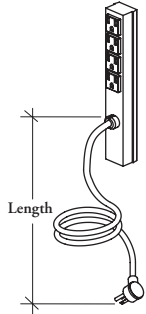

Xpress

RLPP

Under-Worksurface Plug-In Power Bar

The Under-Worksurface Plug-in Power Bar may be attached into the Electrical Tray (CTET), Cable Tray (CTWT), or lay into Modesty Panels with Built-In Cable Tray (CTLM and CTMM) to supply three cable electrics to the workstation easily.

WHAT'S INCLUDED

1 power bar.

NOTES

This product has a Clear Anodized finish.

PRODUCT OPTIONS

Length
72, 180

SAMPLE ORDER CODE

RLPP 72

DIMENSIONS INCHES / MM
L
72 / 1829
180 / 4572

PRICING
166
231