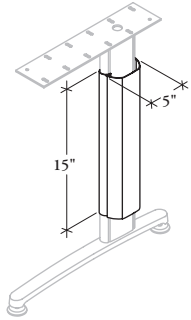

Xpress

CTWC

Vertical Wire Management Cover

The Vertical Wire Management Cover can be mounted on Slender legs to provide cable management capabilities.

WHAT'S INCLUDED

1 Vertical Wire Management Cover.

NOTES

Fits on Slender leg style only.

PRODUCT OPTIONS

Finish

Foundation

Mica

216

SAMPLE ORDER CODE

CTWC Q