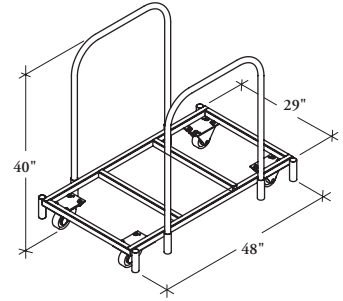

CTMT

Mobile Table Trolley

The Mobile Table Trolley is used for moving and storing tables and workspaces.

WHAT'S INCLUDED

1 Mobile Table Trolley, 2 interchangeable lateral supports, 2 swivel casters and 2 fixed casters.

NOTES

Can support up to seven folding tables (1000 lbs) stored vertically.

This product is finished in Black.

PRICING

1876