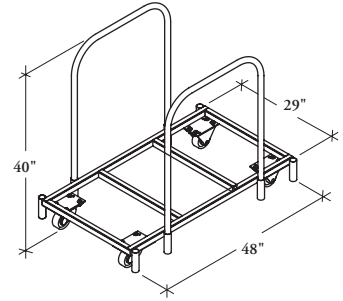

CTMT

Mobile Table Trolley

The Mobile Table Trolley is used for moving and storing tables and workspaces.

**WHAT'S INCLUDED**

1 Mobile Table Trolley, 2 interchangeable lateral supports, 2 swivel casters and 2 fixed casters.

**NOTES**

Can support up to seven folding tables (1000 lbs) stored vertically.

This product is finished in Black.

**PRICING**

1876