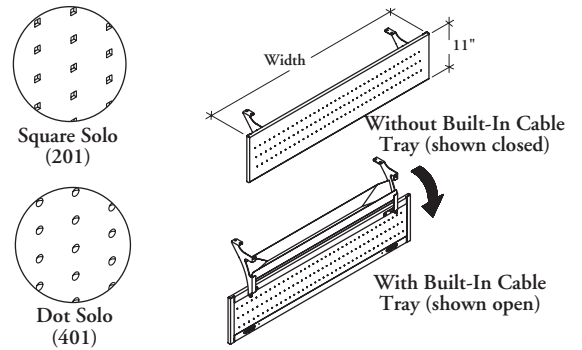

This modesty panel provides privacy and cable management when needed.

WHAT'S INCLUDED

1 Modesty Panel, 1 built-in cable tray (if specified) and mounting hardware.

NOTES

The height-adjustable table configuration is available in widths 36" to 84".

The worksurface with post legs configuration is available in widths 30" to 84".

Specify Modesty Panel width to match the width of the worksurface to which it is being applied. Actual dimension will differ depending on the support structure used.

This modesty panel is not recommended with all worksurface/table styles; refer to the Compatibility Chart in the Application Guide.

CTMM Modesty Panel – Metal

PRODUCT OPTIONS

Configuration	Cable Tray	Width	Style	Embossed Pattern (If applicable)	Frame & Hardware Finish
H Dedicated to Height-Adjustable Table (CTHT)	1 Without Built-In Cable Tray	24, 30, 36, 42, 48, 54, 60, 66, 72, 78, 84	N Solid E Embossed	201 Square Solo 401 Dot Solo	Foundation Accent Mica
P Worksurface with Post Legs					
S Worksurface with C-Legs, T-Legs or Intermediate Legs	2 With Built-In Cable Tray				