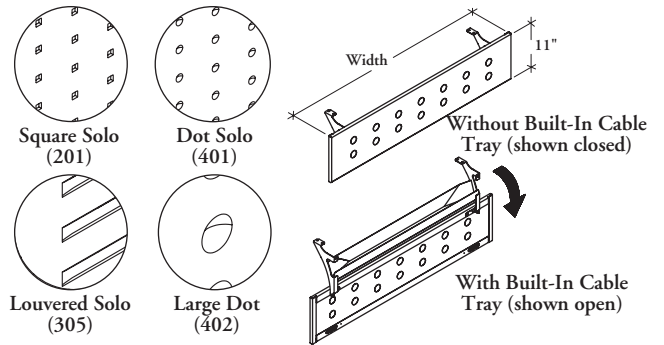

This modesty panel provides privacy and cable management when needed.

**WHAT'S INCLUDED**

1 Modesty Panel, 1 built-in cable tray (if specified) and mounting hardware.

**NOTES**

The height-adjustable table configuration is available in widths 36" to 84".

The worksurface with post legs configuration is available in widths 30" to 84".

Specify Modesty Panel width to match the width of the worksurface to which it is being applied. Actual dimension will differ depending on the support structure used.

This modesty panel is not recommended with all worksurface/table styles; refer to the Compatibility Chart on page 87.

**CTMM Modesty Panel – Metal**

**PRODUCT OPTIONS**

Configuration	Cable Tray	Width	Style	Embossed Pattern (If applicable)	Frame & Hardware Finish
<b>H</b> Dedicated to Height-Adjustable Table (CTHT)	<b>1</b> Without Built-In Cable Tray	24, 30, 36, 42, 48, 54, 60, 66, 72, 78, 84	<b>N</b> Solid <b>E</b> Embossed	<b>201</b> Square Solo	Foundation
<b>P</b> Worksurface with Post Legs				<b>305</b> Louvered Solo	Accent
<b>S</b> Worksurface with C-Legs, T-Legs or Intermediate Legs				<b>401</b> Dot Solo <b>402</b> Large Dot	Mica