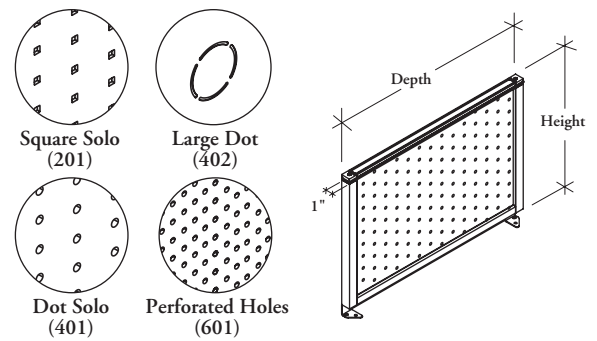

The Metal Lateral Screen provides lateral visual privacy.

WHAT'S INCLUDED

1 Lateral Screen, 1 bracket, 1 linking piece and hardware.

NOTES

Must be used in combination with a Table Screen.

This screen is not recommended with all worksurface/table styles; refer to the Compatibility Chart on page 87.

**CTLSM
Metal Lateral Screen**

PRODUCT OPTIONS

Height	Depth	Style	Perforated Pattern (If applicable)	Frame Finish
15, 22	24, 30	N Solid P Perforated	201 Square Solo 401 Dot Solo 402 Large Dot 601 Perforated Holes	Foundation Accent Mica

SAMPLE ORDER CODE

CTLSM 22	24	P	401	7
-----------------	-----------	----------	------------	----------

**DIMENSIONS
INCHES / MM**

H	D
15 / 381	24 / 610
15 / 381	30 / 762
22 / 559	24 / 610
22 / 559	30 / 762