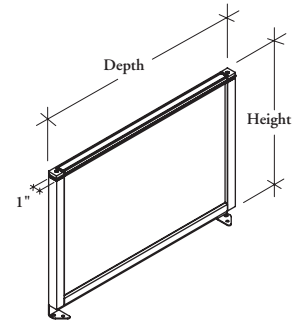

The Fabric Lateral Screen provides lateral visual privacy.

WHAT'S INCLUDED

1 screen, 1 bracket, 1 linking piece and hardware.

NOTES

Must be used in combination with a Table Screen.

The Lateral Screen is not tackable.

This screen is not recommended with all worksurface/table styles; refer to the Compatibility Chart on page 87.

**CTLSF
Fabric Lateral Screen**

PRODUCT OPTIONS

Height	Depth	Frame Finish	Element Finish
15, 22	24, 30	Foundation Mica	Fabric

SAMPLE ORDER CODE

CTLSF 22	24	7	C501
-----------------	-----------	----------	-------------

**DIMENSIONS
INCHES / MM**

H	D
15 / 381	24 / 610
15 / 381	30 / 762
22 / 559	24 / 610
22 / 559	30 / 762

PRICING

Fabric Grade A/COM	Gr. 1	Gr. 2	Gr. 3	Gr. 4	Gr. 5	Gr. 6	Gr. 7
291	300	308	315	332	348	361	372
309	317	325	333	349	366	379	392
345	353	364	372	391	409	424	437
377	385	395	403	423	441	455	467