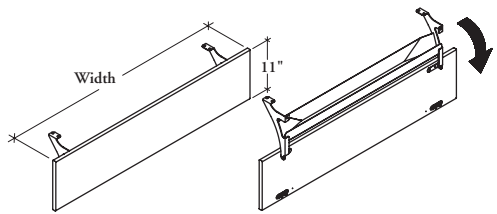

Xpress

CTLM Modesty Panel – Laminate

Without Built-In Cable Tray
(shown closed)

With Built-In Cable Tray
(shown open)

This modesty panel provides privacy and cable management when needed.

WHAT'S INCLUDED

1 Modesty Panel, 1 built-in cable tray (if specified) and mounting hardware.

NOTES

The height-adjustable table configuration is available in widths 36" to 84".

The worksurface with post legs configuration is available in widths 30" to 84".

Specify Modesty Panel width to match the width of the worksurface to which it is being applied. Actual dimension will differ depending on the support structure used.

This modesty panel is not recommended with all worksurface/table styles; refer to the Compatibility Chart on page 87.

PRODUCT OPTIONS

Configuration	Cable Tray	Width	Finish	Edge Trim Finish (If applicable)	Hardware Finish
H Dedicated to Height-Adjustable Table (CTHT)	1 Without Built-In Cable Tray	24, 30, 36, 42, 48, 54, 60, 66, 72, 78, 84	Source Laminate	Edge Trim Colors	Foundation Mica
P Worksurface with Post Legs	2 With Built-In Cable Tray		Foundation Laminate		
S Worksurface with C-Legs, T-Legs or Intermediate Legs			Flintwood		