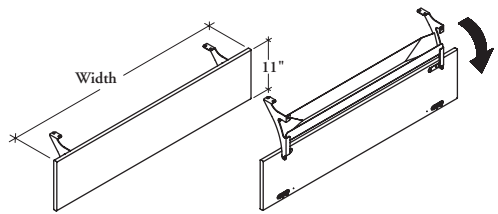

Xpress

CTLM Modesty Panel – Laminate

Without Built-In Cable Tray
(shown closed)

With Built-In Cable Tray
(shown open)

This modesty panel provides privacy and cable management when needed.

WHAT'S INCLUDED

1 Modesty Panel, 1 built-in cable tray (if specified) and mounting hardware.

NOTES

The height-adjustable table configuration is available in widths 36" to 84".

The worksurface with post legs configuration is available in widths 30" to 84".

Specify Modesty Panel width to match the width of the worksurface to which it is being applied. Actual dimension will differ depending on the support structure used.