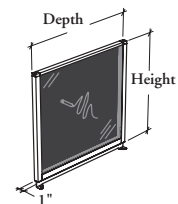

CSTLG

Lateral Table Screen – Glass

This lateral screen provides a complete or partial view and vertical writable surface.

WHAT'S INCLUDED

1 screen, 1 bracket, linking pieces and hardware.

NOTES

Must be used in combination with a Back Table Screen.

Writable surface, use dry-erase markers only.

Tempered glass infills are double for a flush look.

Frost (FT) is a single-sided etched glass which is facing inward of the screen assembly.

This screen is **not** recommended with all worksurface/table styles; refer to the Accessories Compatibility Chart in Application Guide.

Not all glass finishes are available as Xpress, Please see Xpress catalogue and/or specification software for details.

PRODUCT OPTIONS

Glass Style	Position	Height	Depth	Glass Finish	Frame and Hardware Finish
G Non-Magnetic Glass	E End	15, 22	24, 30	FT Frost Back-Painted	Foundation
	S Shared				Mica

SAMPLE ORDER CODE

CSTLG G	S	22	24	8	E

**DIMENSIONS
INCHES / MM**

H	D
15 / 381	24 / 610
15 / 381	30 / 762
22 / 559	24 / 610
22 / 559	30 / 762

PRICING

END (E)	SHARED (S)
FROST (FT) OR BACK-PAINTED GLASS	
425	437
465	477
511	523
595	607