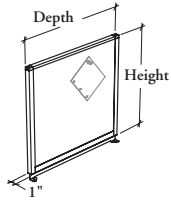

Xpress

CSTLF

Lateral Table Screen – Fabric

This lateral screen provides lateral visual privacy.

WHAT'S INCLUDED

1 screen, 1 bracket, linking pieces and hardware.

NOTES

Must be used in combination with a Back Table Screen.

This screen is tackable on both sides.

This screen is **not** recommended with all worksurface/table styles; refer to the Accessories Compatibility Chart in Application Guide.

PRODUCT OPTIONS

Position	Height	Depth	Element Finish	Frame and Hardware Finish
E End	15, 22	24, 30	Fabric	Foundation
S Shared				Mica

SAMPLE ORDER CODE

CSTLF E	22	24	C501	E
---------	----	----	------	---

DIMENSIONS INCHES / MM

H	D
15 / 381	24 / 610
15 / 381	30 / 762
22 / 559	24 / 610
22 / 559	30 / 762

PRICING

END (E)								
Fabric Grade A/COM	Gr. 1	Gr. 2	Gr. 3	Gr. 4	Gr. 5	Gr. 6	Gr. 7	
322	333	347	362	389	417	440	463	
343	355	371	389	421	457	482	507	
345	359	378	392	426	459	487	514	
371	384	406	425	466	507	538	567	
SHARED (S)								
Fabric Grade A/COM	Gr. 1	Gr. 2	Gr. 3	Gr. 4	Gr. 5	Gr. 6	Gr. 7	
335	344	360	373	401	430	452	475	
355	367	384	401	434	468	493	518	
358	370	390	404	438	470	499	526	
384	395	417	437	479	518	550	580	