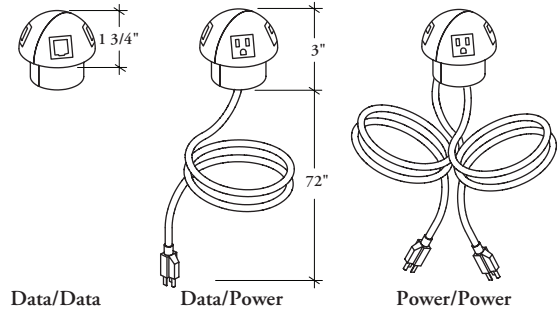

The Power/Data Sphere can be placed anywhere on the worksurface to provide power and/or data to a worksurface from the floor or wall.

**WHAT'S INCLUDED**

**00 Data/Data:** 2 Data half-sphere (accommodates 4 data jacks), template.

**01 Data/Power:** 1 Data half-sphere, 1 Power half-sphere (accommodates 2 data jacks and 2 electrical outlets), template.

**02 Power/Power:** 2 Power half-sphere (accommodates 4 electrical outlets), template

**NOTES**

Provides power and data accessibility on multi-sides when tables are in a collaborative set-up.

This product is field installed using a 3" diameter hole.

This product is Black.

**CLPS  
Power/Data Sphere**

**PRODUCT OPTIONS**

Style	Wire System
00 Data/Data	3 3-Wire
01 Data/Power	
02 Power/Power	

**SAMPLE ORDER CODE**

<b>CLPS 02</b>	<b>3</b>
----------------	----------

STYLE	PRICING		
00	155		
01	199		
02	244		