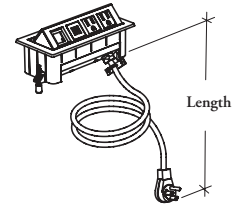

CLMC

Power/Data Center

The Power/Data Center is used to provide quick power, data and USB access at the worksurface level.

WHAT'S INCLUDED

1 power/data center, voice/data adapters, and template.

NOTES

This product can be specified as an option when ordering worksurfaces and tables.

PRODUCT OPTIONS

Length	Configuration	Finish
072, 120	221 2 Power / 2 USB / 1 Data 301 3 Power / 0 USB / 1 Data	B Soft Gris E Ebony

237

SAMPLE ORDER CODE

CLMC 072	221	B
----------	-----	---

**DIMENSIONS
INCHES / MM**