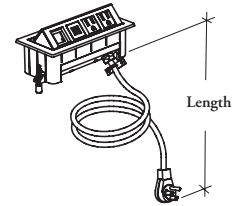

**CLMC**

**Power/Data Center**

The Power/Data Center is used to provide quick power, data and USB access at the worksurface level.

**WHAT'S INCLUDED**

1 power/data center, voice/data adapters, and template.

**NOTES**

This product can be specified as an option when ordering worksurfaces and tables.

**PRODUCT OPTIONS**

Length	Configuration	Finish
072, 120	<b>221</b> 2 Power / 2 USB / 1 Data	<b>B</b> Soft Gris
	<b>301</b> 3 Power / 0 USB / 1 Data	<b>E</b> Ebony