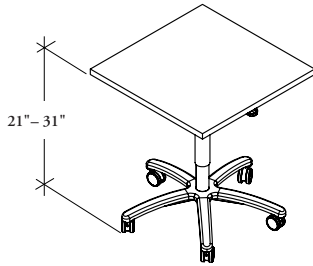

work tables

ATWS Square Work Table

WHAT'S INCLUDED

1 table surface, 5 point star base with casters.

NOTES

Power or data options are not available on this table.

Height-adjustable from 21" – 31"

PRODUCT OPTIONS

SAMPLE ORDER CODE

ATWS 24	YH	6	SD	Q	0
----------------	-----------	----------	-----------	----------	----------

DIMENSIONS INCHES / MM

W
24 / 610
30 / 762

PRICING

FOUNDATION LAMINATE		SEAMLESS COLOR	FLINTWOOD	NATURAL VENEER	
Straight Trim	Bullnose Trim	Seamless Edge	Wood Straight Trim	Flat/Full Knife Edge	Solid Full Knife/Solid Eased Edge
551	579	587	1188	1188	1514
614	646	651	1270	1270	1623