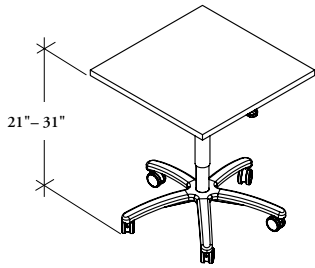

ATWS Square Work Table

WHAT'S INCLUDED

1 table surface, 5 point star base with casters.

NOTES

Power or data options are not available on this table.

Height-adjustable from 21" – 31"

PRODUCT OPTIONS

Width	Table Finish	Edge Trim Style	Edge Trim Finish	Base Finish	Base Type
24, 30	Foundation Laminate Flintwood Natural Veneer	6 Straight Trim	Edge Trim Colors	Foundation Mica	0 Swivel
		2 Bullnose Trim			1 Non-Swivel
		7 Flintwood Straight			
		G Natural Veneer Flat Edge			
		H Full Knife Edge			
		X Solid Full Knife Edge			
		E Solid Eased Edge			

SAMPLE ORDER CODE

ATWS 24	YH	6	SD	Q	0
----------------	-----------	----------	-----------	----------	----------

DIMENSIONS INCHES / MM

W
24 / 610
30 / 762

PRICING

FOUNDATION LAMINATE

Straight Trim	Bullnose Trim
725	762
807	850

FLINTWOOD

Wood Straight Trim
1563
1670

NATURAL VENEER

Flat/Full Knife Edge	Solid Full Knife/ Solid Eased Edge
1563	1992
1670	2134

If Mica base is specified, add 41

If Non-Swivel Base is specified, add 118