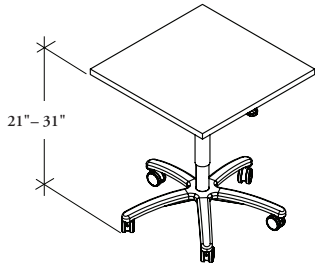

ATWS Square Work Table

WHAT'S INCLUDED

1 table surface, 5 point star base with casters.

NOTES

Power or data options are not available on this table.

Height-adjustable from 21" – 31"

154

PRODUCT OPTIONS

SAMPLE ORDER CODE

ATWS 24	YH	6	SD	Q	0
----------------	-----------	----------	-----------	----------	----------

DIMENSIONS INCHES / MM

W
24 / 610
30 / 762

PRICING

FOUNDATION LAMINATE		SEAMLESS COLOR	FLINTWOOD	NATURAL VENEER	
Straight Trim	Bullnose Trim	Seamless Edge	Wood Straight Trim	Flat/Full Knife Edge	Solid Full Knife/Solid Eased Edge
551	579	587	1188	1188	1514
614	646	651	1270	1270	1623