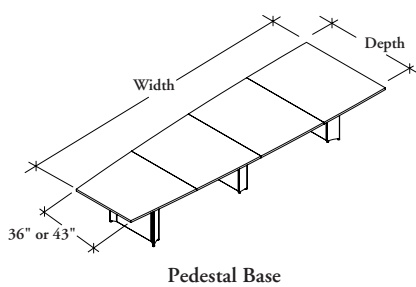

meeting & audience® boardroom tables

ATVC Audience Video Conference Table

WHAT'S INCLUDED

Widths	# of Table Surfaces	Widths	# of Pedestal Bases/ Pairs of Legs
120" – 156"	2	120" – 144"	2
168"	3	156" – 216"	3
180" – 228"	4	228"	4

Plus Horizontal Support Rail.

NOTES

Only Stretch legs are available in a Chrome finish.

Anodized Finish is only available on Pedestal Base frame.

Infill finishes are only available when the Pedestal Base is selected.

Widths from 144" to 156" are not available in Flintwood Cathedral stains.

Widths from 120" to 156" are not available in Wood Print Foundation Laminates.

54" depth tapers to 36" depth, 60" depth tapers to 43" depth.

Number and placement of data/electrical options are dependent on size and shape.

CALA Power options are only available on the Stretch Leg Base. When CALA Recessed cutout is select, Audience CALA meeting table VBEP will need to be ordered separately.

PRODUCT OPTIONS

Base Style	Depth	Width	Table Finish	Edge Trim Style	Edge Trim Finish	Base Finish	Infill Finish	Data/Electrical Option	
D Pedestal Base (shown)	54, 60	120, 132, 144, 156, 168, 180, 192, 204, 216, 228	Foundation Laminate	6 Straight Trim	Edge Trim Colors	Foundation	Foundation (Metal)	NN No Wire Management (shown)	HD Double Recessed/Hard Wired
			Flintwood	7 Flintwood Straight		Mica	GC Centered Grommet	HT Triple Recessed/Hard Wired	
S Stretch Legs	54, 60	120, 132, 144, 156, 168, 180, 192, 204, 216, 228	Natural Veneer	G Flat Edge		H Chrome	Foundation Laminate	GD Double Grommet	HQ Quad Recessed/Hard Wired
				H Full Knife Edge		A Anodized	Flintwood	GT Triple Grommet	RC Centered Recessed w/ Power Cord
				X Solid Full Knife Edge			Natural Veneer	RD Double Recessed w/ Power Cord	CC CALA Recessed w/ Cord Center
				E Solid Eased Edge				RT Triple Recessed w/ Power Cord	CD CALA Recessed w/ Cord Double
							RQ Quad Recessed w/ Power Cord	CT CALA Recessed w/ Cord Triple	
							HC Centered Recessed/Hard Wired	CQ CALA Recessed w/ Cord Quad	

SAMPLE ORDER CODE

ATVCS	60	228	LW	2	ST	FN	FX	RC

DIMENSIONS INCHES / MM

D	W
54 / 1372	120 / 3048
54 / 1372	132 / 3353
54 / 1372	144 / 3658
54 / 1372	156 / 3962
60 / 1524	120 / 3048
60 / 1524	132 / 3353
60 / 1524	144 / 3658
60 / 1524	156 / 3962
60 / 1524	168 / 4267
60 / 1524	180 / 4572
60 / 1524	192 / 4877
60 / 1524	204 / 5182
60 / 1524	216 / 5486
60 / 1524	228 / 5791

PRICING

FOUNDATION LAMINATE	FLINTWOOD	NATURAL VENEER	
Straight Trim	Wood Straight Trim	Flat/Full Knife Edge	Solid Full Knife/Solid Eased Edge
PEDESTAL BASE (D)			
3799	7321	9136	10323
4062	7946	9914	11147
4347	8617	10757	12041
4650	9350	11669	13005
3544	6694	8899	10434
3937	7438	9886	11596
4374	8263	10987	12880
4591	8792	11586	13526
4915	9535	12570	14606
5260	10351	13640	15775
5623	11228	14798	17037
6020	12182	16057	18399
6445	13218	17422	19871
6888	14342	18901	21461

If Mica Pedestal Base is specified, add 52/base
If Natural Veneer Infill is specified, add 247/base
If Anodized Pedestal Base is specified, add 50/base

If Grommet is specified, add 56/grommet
If Flintwood Infill is specified, add 247/base