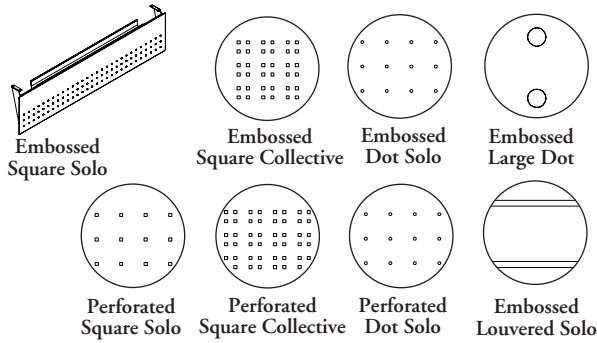

ATMP Work Table Modesty Panel

WHAT'S INCLUDED

1 Modesty Panel with cable tray.

NOTES

Modesty Panels will not fit onto Tables less than 54".

160

PRODUCT OPTIONS

Table Application	Width	Finish	Pattern
V Oval Work Table	54, 60, 66, 72, 84, 96	Foundation	201 Embossed Square Solo
R Rectangular Work Table		Mica	202 Embossed Square Collective
			401 Embossed Dot Solo
			402 Embossed Large Dot
			204 Perforated Square Solo
			203 Perforated Square Collective
			403 Perforated Dot Solo
			305 Embossed Louvered Solo

SAMPLE ORDER CODE

ATMP V	60	Q	201
---------------	-----------	----------	------------

DIMENSIONS INCHES / MM

W
54 / 1372
60 / 1524
66 / 1676
72 / 1829
84 / 2134
96 / 2438

PRICING

OVAL WORK TABLE APPLICATION