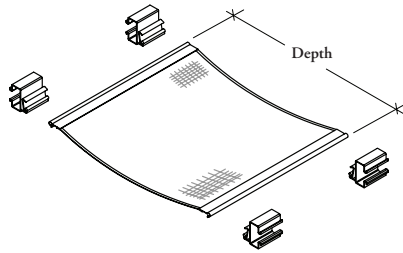

ATHK Hammock Kit

The Hammock Kit mounts to the horizontal support rail, underneath the boardroom table surface to provide casual storage space for power & data cables and equipment.

NOTES

All kits include 4 beam-mounted cable managers to which one membrane screen hammock is attached.

For 42" Width table: Hammock dimensions (finished) are 18.75" width x 16.0" depth.

For 48" Width table: Hammock dimensions (finished) are 22.75" width x 16.0" depth.

For 54" Width table: Hammock dimensions (finished) are 24.75" width x 16.0" depth.

For 60" Width table: Hammock dimensions (finished) are 26.50" width x 16.0" depth.

Membrane screen material is Black.

PRODUCT OPTIONS

Depth

42, 48, 54, 60

182

SAMPLE ORDER CODE

ATHK 42

DIMENSIONS INCHES / MM

D
42 / 1067
48 / 1219
54 / 1372
60 / 1524

PRICING

239
253
268
282