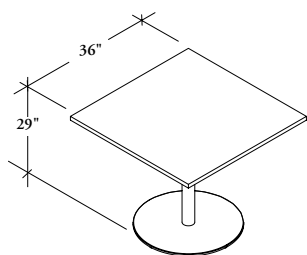

casual tables

ATCSD Square Dining Table

WHAT'S INCLUDED
1 table surface, 1 Monopod base (29" high).

PRODUCT OPTIONS

Depth	Table Finish	Edge Trim Style	Edge Trim Finish	Base Finish
36	Foundation Laminate Flintwood Natural Veneer	6 Straight Trim 2 Bullnose Trim 7 Flintwood Straight G Natural Veneer Flat Edge H Full Knife Edge X Solid Full Knife Edge E Solid Eased Edge	Edge Trim Colors	Foundation Mica

SAMPLE ORDER CODE

ATCSD 36	YM	6	SB	7
-----------------	-----------	----------	-----------	----------

DIMENSIONS INCHES / MM

D
36 / 914

PRICING

FOUNDATION LAMINATE		FLINTWOOD	NATURAL VENEER	
Straight Trim	Bullnose Trim	Wood Straight Trim	Flat/Full Knife Edge	Solid Full Knife/ Solid Eased Edge
1021	1172	1998	2270	3179