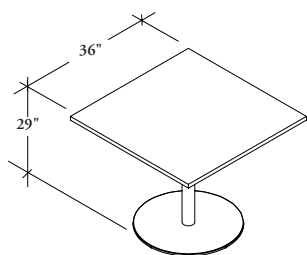

casual tables

ATCSD Square Dining Table

WHAT'S INCLUDED
1 table surface, 1 Monopod base (29" high).

PRODUCT OPTIONS

| Depth | Table Finish | Edge Trim Style | | Edge Trim Finish | Base Finish |
|-------|------------------------------|-----------------------------------|-----------------------------------|------------------|--------------------|
| 36 | Foundation Laminate | 6 Straight Trim | G Natural Veneer Flat Edge | Edge Trim Colors | Foundation Mica |
| | Seamless Colors | 2 Bullnose Trim | H Full Knife Edge | | |
| | Flintwood | 7 Flintwood Straight | X Solid Full Knife Edge | | |
| | Natural Veneer | G Seamless Flat Edge | E Solid Eased Edge | | |
| | | X Seamless Full Knife Edge | | | |
| | E Seamless Eased Edge | | | | |

SAMPLE ORDER CODE

| | | | | |
|-----------------|-----------|----------|-----------|----------|
| ATCSD 36 | YM | 6 | SB | 7 |
|-----------------|-----------|----------|-----------|----------|

DIMENSIONS INCHES / MM

| |
|----------|
| D |
| 36 / 914 |

PRICING

| FOUNDATION LAMINATE | | SEAMLESS COLOR | FLINTWOOD | NATURAL VENEER | |
|---------------------|---------------|----------------|--------------------|----------------------|-----------------------------------|
| Straight Trim | Bullnose Trim | Seamless Edge | Wood Straight Trim | Flat/Full Knife Edge | Solid Full Knife/Solid Eased Edge |
| 747 | 857 | 779 | 1462 | 1661 | 2326 |