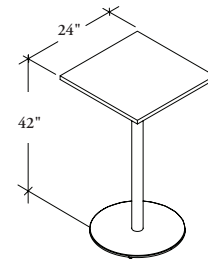

WHAT'S INCLUDED

1 table surface, 1 Monopod base (42" high).

**ATCSC
Square Cafe Table**

PRODUCT OPTIONS

Depth	Table Finish	Edge Trim Style		Edge Trim Finish	Base Finish
24	Foundation Laminate Seamless Colors Flintwood Natural Veneer	6 Straight Trim 2 Bullnose Trim 7 Flintwood Straight G Seamless Flat Edge X Seamless Full Knife Edge E Seamless Eased Edge	G Natural Veneer Flat Edge H Full Knife Edge X Solid Full Knife Edge E Solid Eased Edge	Edge Trim Colors	Foundation Mica

SAMPLE ORDER CODE

ATCSC 24	ZV	X		7
-----------------	-----------	----------	--	----------

**DIMENSIONS
INCHES / MM**

D
24 / 610

PRICING

FOUNDATION LAMINATE		SEAMLESS COLOR	FLINTWOOD	NATURAL VENEER	
Straight Trim	Bullnose Trim	Seamless Edge	Wood Straight Trim	Flat/Full Knife Edge	Solid Full Knife/Solid Eased Edge
690	810	713	1198	1472	1517