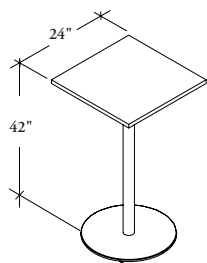

## ATCSC Square Cafe Table

**WHAT'S INCLUDED**  
1 table surface, 1 Monopod base (42" high).

### DIMENSIONS INCHES / MM

D
24 / 610