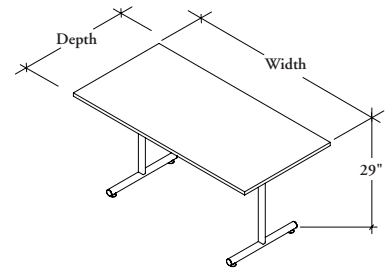

WHAT'S INCLUDED

24" deep tables includes a single Monopod base (29" high).

30" deep tables includes 2 Standard T-legs (29" high).

**A T C R D
Rectangular Dining Table**

PRODUCT OPTIONS

Depth	Width	Table Finish	Edge Trim Style		Edge Trim Finish	Base Finish
24, 30	36, 48, 54, 60	Foundation Laminate Seamless Colors Flintwood Natural Veneer	6 Straight Trim 2 Bullnose Trim 7 Flintwood Straight G Seamless Flat Edge X Seamless Full Knife Edge E Seamless Eased Edge	G Natural Veneer Flat Edge H Full Knife Edge X Solid Full Knife Edge E Solid Eased Edge	Edge Trim Colors	Foundation Mica

SAMPLE ORDER CODE

ATCRD 24	36	LN	2	NV	P
-----------------	-----------	-----------	----------	-----------	----------

**DIMENSIONS
INCHES / MM**

D	W
24 / 610	36 / 914
30 / 762	48 / 1219
30 / 762	54 / 1372
30 / 762	60 / 1524