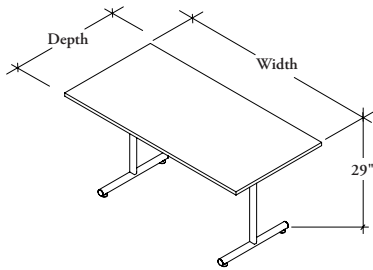

casual tables

ATCRD Rectangular Dining Table

WHAT'S INCLUDED

24" deep tables includes a single Monopod base (29" high).

30" deep tables includes 2 Standard T-legs (29" high).

PRODUCT OPTIONS

Depth	Width	Table Finish	Edge Trim Style	Edge Trim Finish	Base Finish
24, 30	36, 48, 54, 60	Foundation Laminate Flintwood Natural Veneer	6 Straight Trim 2 Bullnose Trim 7 Flintwood Straight G Natural Veneer Flat Edge H Full Knife Edge X Solid Full Knife Edge E Solid Eased Edge	Edge Trim Colors	Foundation Mica

SAMPLE ORDER CODE

ATCRD 24	36	LN	2	NV	P
-----------------	-----------	-----------	----------	-----------	----------

DIMENSIONS INCHES / MM

D	W
24 / 610	36 / 914
30 / 762	48 / 1219
30 / 762	54 / 1372
30 / 762	60 / 1524

PRICING

FOUNDATION LAMINATE		FLINTWOOD	NATURAL VENEER	
Straight Trim	Bullnose Trim	Wood Straight Trim	Flat/Full Knife Edge	Solid Full Knife/ Solid Eased Edge
921	951	1346	1885	2546
977	1091	1845	2589	3489
1049	1161	1998	2797	3781
1122	1241	2159	3020	4078