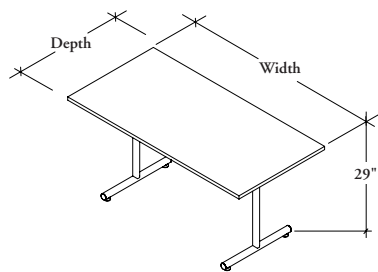

### WHAT'S INCLUDED

24" deep tables includes a single Monopod base (29" high).

30" deep tables includes 2 Standard T-legs (29" high).

### DIMENSIONS INCHES / MM

D	W
24 / 610	36 / 914
30 / 762	48 / 1219
30 / 762	54 / 1372
30 / 762	60 / 1524