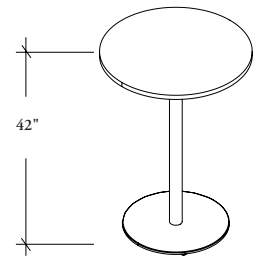

WHAT'S INCLUDED

1 table surface, 1 Monopod base (42" high).

**ATCCC
Circular Cafe Table**

PRODUCT OPTIONS

Diameter	Table Finish	Edge Trim Style	Edge Trim Finish	Base Finish
24, 30	Foundation Laminate Flintwood Natural Veneer	6 Straight Trim 2 Bullnose Trim 7 Flintwood Straight G Natural Veneer Flat Edge H Full Knife Edge X Solid Full Knife Edge E Solid Eased Edge	Edge Trim Colors	Foundation Mica

SAMPLE ORDER CODE

ATCCC 24	LW	6	ST	Q
-----------------	-----------	----------	-----------	----------

**DIMENSIONS
INCHES / MM**

Dia
24 / 610
30 / 762

PRICING

FOUNDATION LAMINATE		FLINTWOOD	NATURAL VENEER	
Straight Trim	Bullnose Trim	Wood Straight Trim	Flat/Full Knife Edge	Solid Full Knife/Solid Eased Edge
991	1162	1721	2073	2903
1022	1198	1771	2134	3045