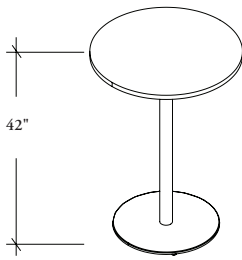

casual tables

ATCCC Circular Cafe Table

WHAT'S INCLUDED
1 table surface, 1 Monopod base (42" high).

PRODUCT OPTIONS

Diameter	Table Finish	Edge Trim Style		Edge Trim Finish	Base Finish
24, 30	Foundation Laminate	6 Straight Trim	G Natural Veneer Flat Edge	Edge Trim Colors	Foundation Mica
	Seamless Colors	2 Bullnose Trim	H Full Knife Edge		
	Flintwood	7 Flintwood Straight	X Solid Full Knife Edge		
	Natural Veneer	G Seamless Flat Edge	E Solid Eased Edge		
		X Seamless Full Knife Edge			
	E Seamless Eased Edge				

SAMPLE ORDER CODE

248

ATCCC 24	LW	6	ST	Q
-----------------	-----------	----------	-----------	----------

DIMENSIONS INCHES / MM

Dia
24 / 610
30 / 762

PRICING

FOUNDATION LAMINATE		SEAMLESS COLOR	FLINTWOOD	NATURAL VENEER	
Straight Trim	Bullnose Trim	Seamless Edge	Wood Straight Trim	Flat/Full Knife Edge	Solid Full Knife/Solid Eased Edge
725	850	748	1259	1517	2124
748	877	772	1296	1562	2228