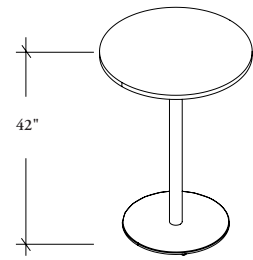

WHAT'S INCLUDED

1 table surface, 1 Monopod base (42" high).

**ATCCC
Circular Cafe Table**

PRODUCT OPTIONS

Diameter	Table Finish	Edge Trim Style		Edge Trim Finish	Base Finish
24, 30	Foundation Laminate	6 Straight Trim	G Natural Veneer Flat Edge	Edge Trim Colors	Foundation Mica
	Seamless Colors	2 Bullnose Trim	H Full Knife Edge		
	Flintwood	7 Flintwood Straight	X Solid Full Knife Edge		
	Natural Veneer	G Seamless Flat Edge	E Solid Eased Edge		
		X Seamless Full Knife Edge			
		E Seamless Eased Edge			

SAMPLE ORDER CODE

ATCCC 24	LW	6	ST	Q
-----------------	-----------	----------	-----------	----------

**DIMENSIONS
INCHES / MM**

Dia
24 / 610
30 / 762

PRICING

FOUNDATION LAMINATE		SEAMLESS COLOR	FLINTWOOD	NATURAL VENEER	
Straight Trim	Bullnose Trim	Seamless Edge	Wood Straight Trim	Flat/Full Knife Edge	Solid Full Knife/Solid Eased Edge
725	850	748	1259	1517	2124
748	877	772	1296	1562	2228