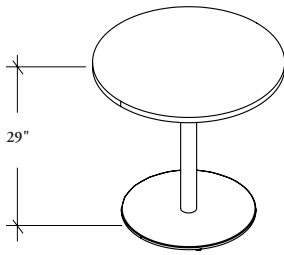

casual tables

ATCCB Circular Bistro Table

WHAT'S INCLUDED
1 table surface, 1 Monopod base (29" high).

PRODUCT OPTIONS

Diameter	Table Finish	Edge Trim Style		Edge Trim Finish	Base Finish
24, 30	Foundation Laminate	6 Straight Trim	G Natural Veneer Flat Edge	Edge Trim Colors	Foundation Mica
	Seamless Colors	2 Bullnose Trim	H Full Knife Edge		
	Flintwood	7 Flintwood Straight	X Solid Full Knife Edge		
	Natural Veneer	G Seamless Flat Edge	E Solid Eased Edge		
		X Seamless Full Knife Edge			
E Seamless Eased Edge					

SAMPLE ORDER CODE

250

ATCCB 24	WQ	E	Q
-----------------	-----------	----------	----------

DIMENSIONS INCHES / MM

Dia
24 / 610
30 / 762

PRICING

FOUNDATION LAMINATE		SEAMLESS COLOR	FLINTWOOD	NATURAL VENEER	
Straight Trim	Bullnose Trim	Seamless Edge	Wood Straight Trim	Flat/Full Knife Edge	Solid Full Knife/Solid Eased Edge
689	816	699	1195	1279	2032
708	843	716	1370	1462	2326