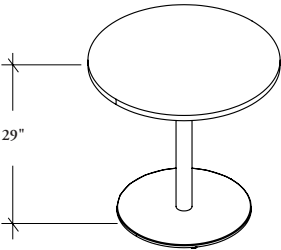

WHAT'S INCLUDED

1 table surface, 1 Monopod base (29" high).

A T C C B
Circular Bistro Table

PRODUCT OPTIONS

Diameter	Table Finish	Edge Trim Style		Edge Trim Finish	Base Finish
24, 30	Foundation Laminate	6 Straight Trim	G Natural Veneer Flat Edge	Edge Trim Colors	Foundation Mica
	Seamless Colors	2 Bullnose Trim	H Full Knife Edge		
	Flintwood	7 Flintwood Straight	X Solid Full Knife Edge		
	Natural Veneer	G Seamless Flat Edge	E Solid Eased Edge		
		X Seamless Full Knife Edge			
		E Seamless Eased Edge			

SAMPLE ORDER CODE

ATCCB 24	WQ	E	Q
-----------------	-----------	----------	----------

**DIMENSIONS
INCHES / MM**

Dia
24 / 610
30 / 762

PRICING

FOUNDATION LAMINATE		SEAMLESS COLOR	FLINTWOOD	NATURAL VENEER	
Straight Trim	Bullnose Trim	Seamless Edge	Wood Straight Trim	Flat/Full Knife Edge	Solid Full Knife/Solid Eased Edge
689	816	699	1195	1279	2032
708	843	716	1370	1462	2326