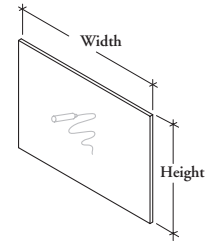

The Focus Wall Whiteboard fits into a Focus Wall Frame (AFWF) in order to provide a writable work tool within a collaborative environment.

WHAT'S INCLUDED

- 24" – 96" 1 Whiteboard at specified length
- 102" – 192" 2 Whiteboards of equal widths, 1 linking strip.
- 198" – 240" 3 Whiteboards (middle board 96", sides are of equal width), 2 linking strips.

WHAT'S EXCLUDED

Focus Wall Frame (AFWF). Focus Wall Whiteboard cannot be mounted without the frame.

NOTES

The nominal height and width of the Focus Wall Whiteboard should equal the nominal height and width of the Focus Wall Frame.

If a combination wall is desired (Whiteboard and Tackboard), the total sum of the Whiteboard (AFWW) and the Tackboard (AFWT) should equal the width of the Focus Wall Frame (AFWF).

Whiteboard is made of porcelain and accepts magnets.

Linking strips have a clear Anodized finish.

**A F W W
Focus Wall Whiteboard**

PRODUCT OPTIONS

Height	Width
42, 48	24, 30, 36, 42, 48, 54, 60, 66, 72, 78, 84, 90, 96, 102, 108, 114, 120, 126, 132, 138, 144, 150, 156, 162, 168, 174, 180, 186, 192, 198, 204, 210, 216, 222, 228, 234, 240