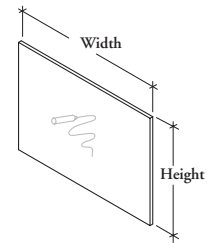

The Focus Wall Whiteboard fits into a Focus Wall Frame (AFWF) in order to provide a writable work tool within a collaborative environment.

WHAT'S INCLUDED

- 24" – 96" 1 Whiteboard at specified length
- 102" – 192" 2 Whiteboards of equal widths, 1 linking strip.
- 198" – 240" 3 Whiteboards (middle board 96", sides are of equal width), 2 linking strips.

WHAT'S EXCLUDED

Focus Wall Frame (AFWF). Focus Wall Whiteboard cannot be mounted without the frame.

NOTES

The nominal height and width of the Focus Wall Whiteboard should equal the nominal height and width of the Focus Wall Frame.

If a combination wall is desired (Whiteboard and Tackboard), the total sum of the Whiteboard (AFWW) and the Tackboard (AFWT) should equal the width of the Focus Wall Frame (AFWF).

Whiteboard is made of porcelain and accepts magnets.

Linking strips have a clear Anodized finish.

**A F W W
Focus Wall Whiteboard**

PRODUCT OPTIONS

Height	Width
42, 48	24, 30, 36, 42, 48, 54, 60, 66, 72, 78, 84, 90, 96, 102, 108, 114, 120, 126, 132, 138, 144, 150, 156, 162, 168, 174, 180, 186, 192, 198, 204, 210, 216, 222, 228, 234, 240

SAMPLE ORDER CODE

AFWW 42	180

**DIMENSIONS
INCHES / MM**

PRICING

H	W	
42 / 1067	24 / 610	357
42 / 1067	30 / 762	447
42 / 1067	36 / 914	539
42 / 1067	42 / 1067	631
42 / 1067	48 / 1219	721
42 / 1067	54 / 1219	815
42 / 1067	60 / 1524	917
42 / 1067	66 / 1676	1013
42 / 1067	72 / 1829	1111
42 / 1067	78 / 1981	1208
42 / 1067	84 / 2134	1305
42 / 1067	90 / 2286	1401
42 / 1067	96 / 2438	1442
42 / 1067	102 / 2591	1574
42 / 1067	108 / 2743	1667
42 / 1067	114 / 2896	1769
42 / 1067	120 / 3048	1870
42 / 1067	126 / 3200	1967
42 / 1067	132 / 3353	2063
42 / 1067	138 / 3505	2161
42 / 1067	144 / 3658	2258
42 / 1067	150 / 3810	2355
42 / 1067	156 / 3962	2452
42 / 1067	162 / 4115	2551
42 / 1067	168 / 4267	2650
42 / 1067	174 / 4420	2746
42 / 1067	180 / 4572	2842
42 / 1067	186 / 4724	2881
42 / 1067	192 / 4877	2921
42 / 1067	198 / 5029	3054
42 / 1067	204 / 5182	3147
42 / 1067	210 / 5334	3249
42 / 1067	216 / 5486	3349
42 / 1067	222 / 5639	3448
42 / 1067	228 / 5791	3543
42 / 1067	234 / 5944	3640
42 / 1067	240 / 6096	3737

**DIMENSIONS
INCHES / MM**

PRICING

H	W	
48 / 1219	24 / 610	405
48 / 1219	30 / 762	509
48 / 1219	36 / 914	613
48 / 1219	42 / 1067	716
48 / 1219	48 / 1219	822
48 / 1219	54 / 1372	924
48 / 1219	60 / 1524	1041
48 / 1219	66 / 1676	1151
48 / 1219	72 / 1829	1261
48 / 1219	78 / 1981	1371
48 / 1219	84 / 2134	1482
48 / 1219	90 / 2286	1594
48 / 1219	96 / 2438	1638
48 / 1219	102 / 2591	1784
48 / 1219	108 / 2743	1890
48 / 1219	114 / 2896	2003
48 / 1219	120 / 3048	2120
48 / 1219	126 / 3200	2229
48 / 1219	132 / 3353	2340
48 / 1219	138 / 3505	2450
48 / 1219	144 / 3658	2562
48 / 1219	150 / 3810	2672
48 / 1219	156 / 3962	2783
48 / 1219	162 / 4115	2893
48 / 1219	168 / 4267	3005
48 / 1219	174 / 4420	3114
48 / 1219	180 / 4572	3223
48 / 1219	186 / 4724	3270
48 / 1219	192 / 4877	3314
48 / 1219	198 / 5029	3461
48 / 1219	204 / 5182	3565
48 / 1219	210 / 5334	3679
48 / 1219	216 / 5486	3796
48 / 1219	222 / 5639	3907
48 / 1219	228 / 5791	4017
48 / 1219	234 / 5944	4129
48 / 1219	240 / 6096	4094