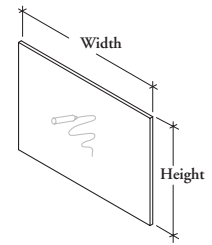

The Focus Wall Whiteboard fits into a Focus Wall Frame (AFWF) in order to provide a writable work tool within a collaborative environment.

WHAT'S INCLUDED

- 24" – 96" 1 Whiteboard at specified length
- 102" – 192" 2 Whiteboards of equal widths, 1 linking strip.
- 198" – 240" 3 Whiteboards (middle board 96", sides are of equal width), 2 linking strips.

WHAT'S EXCLUDED

Focus Wall Frame (AFWF). Focus Wall Whiteboard cannot be mounted without the frame.

NOTES

The nominal height and width of the Focus Wall Whiteboard should equal the nominal height and width of the Focus Wall Frame.

If a combination wall is desired (Whiteboard and Tackboard), the total sum of the Whiteboard (AFWW) and the Tackboard (AFWT) should equal the width of the Focus Wall Frame (AFWF).

Whiteboard is made of porcelain and accepts magnets.

Linking strips have a clear Anodized finish.

**A F W W
Focus Wall Whiteboard**

PRODUCT OPTIONS

Height	Width
42, 48	24, 30, 36, 42, 48, 54, 60, 66, 72, 78, 84, 90, 96, 102, 108, 114, 120, 126, 132, 138, 144, 150, 156, 162, 168, 174, 180, 186, 192, 198, 204, 210, 216, 222, 228, 234, 240