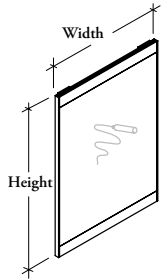

AFWS Focus Wall Sliding Whiteboard

The Focus Wall Sliding Whiteboard fits onto the Focus Wall Frame (AFWF) to provide a sliding, second level writing surface.

WHAT'S INCLUDED

1 Sliding Whiteboard et Hardware.

NOTES

Whiteboard is made of a porcelain and accepts magnets.

The Focus Wall Sliding Whiteboard width should not exceed half of the Focus Wall Frame width.

Cannot be used with Personal Organizers (PAX) or 6" Shelf System (FMS).

Frame has a clear Anodized finish.

PRODUCT OPTIONS

Height	Width
42, 48	24, 30, 36, 42, 48

SAMPLE ORDER CODE

AFWS 42	36
---------	----

DIMENSIONS INCHES / MM

H	W
42 / 1067	24 / 610
42 / 1067	30 / 762
42 / 1067	36 / 914
42 / 1067	42 / 1067
42 / 1067	48 / 1219
48 / 1219	24 / 610
48 / 1219	30 / 762
48 / 1219	36 / 914
48 / 1219	42 / 1067
48 / 1219	48 / 1219