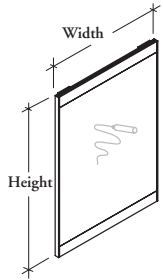

AFWS Focus Wall Sliding Whiteboard

The Focus Wall Sliding Whiteboard fits onto the Focus Wall Frame (AFWF) to provide a sliding, second level writing surface.

WHAT'S INCLUDED

1 Sliding Whiteboard et Hardware.

NOTES

Whiteboard is made of a porcelain and accepts magnets.

The Focus Wall Sliding Whiteboard width should not exceed half of the Focus Wall Frame width.

Cannot be used with Personal Organizers (PAX) or 6" Shelf System (FMS).

Frame has a clear Anodized finish.

PRODUCT OPTIONS

Height	Width
42, 48	24, 30, 36, 42, 48

SAMPLE ORDER CODE

AFWS 42	36
---------	----

DIMENSIONS INCHES / MM

H	W
42 / 1067	24 / 610
42 / 1067	30 / 762
42 / 1067	36 / 914
42 / 1067	42 / 1067
42 / 1067	48 / 1219
48 / 1219	24 / 610
48 / 1219	30 / 762
48 / 1219	36 / 914
48 / 1219	42 / 1067
48 / 1219	48 / 1219