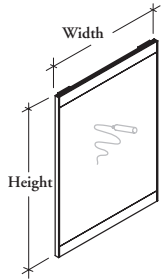

## AFWS Focus Wall Sliding Whiteboard

The Focus Wall Sliding Whiteboard fits onto the Focus Wall Frame (AFWF) to provide a sliding, second level writing surface.

### WHAT'S INCLUDED

1 Sliding Whiteboard et Hardware.

### NOTES

Whiteboard is made of a porcelain and accepts magnets.

The Focus Wall Sliding Whiteboard width should not exceed half of the Focus Wall Frame width.

Cannot be used with Personal Organizers (PAX) or 6" Shelf System (FMS).

### DIMENSIONS INCHES / MM

H	W
42 / 1067	24 / 610
42 / 1067	30 / 762
42 / 1067	36 / 914
42 / 1067	42 / 1067
42 / 1067	48 / 1219
48 / 1219	24 / 610
48 / 1219	30 / 762
48 / 1219	36 / 914
48 / 1219	42 / 1067
48 / 1219	48 / 1219