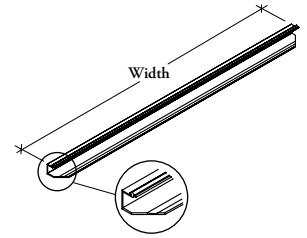

Focus Wall Marker Tray fits to the underside of the Focus Wall Frame (AFWF) to provide storage space for markers and brushes.

**WHAT'S INCLUDED**

1 Marker Tray.

**NOTES**

The Marker Tray can be used when the sliding Whiteboard is used.

Marker Tray has a clear Anodized finish.

**A F W M**  
**Focus Wall Marker Tray**

**PRODUCT OPTIONS**

**Width**

24, 48, 60, 72, 96

**SAMPLE ORDER CODE**

**AFWM 24**

**DIMENSIONS  
INCHES / MM**