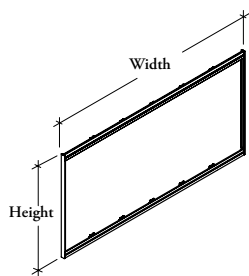

A F W F Focus Wall Frame

The Focus Wall Frame is a package of all pieces necessary to make an empty frame in which to hold a whiteboard or a tackboard or combination.

WHAT'S INCLUDED

Top and bottom extrusion (frame wider than 96" comes in more than 1 piece). Linking devices (if required, for frame wider than 96"), mounting brackets, end covers (2), hardware.

WHAT'S EXCLUDED

Focus Wall Whiteboard (AFWW), Focus Wall Tackboard (AFWT).

NOTES

Every Focus Wall requires this frame as a basis for every order with the exception of the Focus Board (AFWB).

The height and width of the frame should equal the sum of the Focus Wall Whiteboard (AFWW) and/or Focus Wall Tackboard (AFWT) which is being applied to the frame.

The Maximum width of Focus Wall Frame must be no more than 6" less than the width of the wall to which it is being applied (3" on either side).

Frame has a clear Anodized finish.

PRODUCT OPTIONS

Height	Width (in 6" increments)
42, 48	24, 30, 36, 42, 48, 54, 60, 66, 72, 78, 84, 90, 96, 102, 108, 114, 120, 126, 132, 138, 144, 150, 156, 162, 168, 174, 180, 186, 192, 198, 204, 210, 216, 222, 228, 234, 240

H	W
48 / 1219	24 / 610
48 / 1219	30 / 762
48 / 1219	36 / 914
48 / 1219	42 / 1067
48 / 1219	48 / 1219
48 / 1219	54 / 1372
48 / 1219	60 / 1524
48 / 1219	66 / 1676
48 / 1219	72 / 1829
48 / 1219	78 / 1981
48 / 1219	84 / 2134
48 / 1219	90 / 2286
48 / 1219	96 / 2438
48 / 1219	102 / 2591
48 / 1219	108 / 2743
48 / 1219	114 / 2896
48 / 1219	120 / 3048
48 / 1219	126 / 3200
48 / 1219	132 / 3353
48 / 1219	138 / 3505
48 / 1219	144 / 3658
48 / 1219	150 / 3810
48 / 1219	156 / 3962
48 / 1219	162 / 4115
48 / 1219	168 / 4267
48 / 1219	174 / 4420
48 / 1219	180 / 4572
48 / 1219	186 / 4724
48 / 1219	192 / 4877
48 / 1219	198 / 5029
48 / 1219	204 / 5182
48 / 1219	210 / 5334
48 / 1219	216 / 5486
48 / 1219	222 / 5639
48 / 1219	228 / 5791
48 / 1219	234 / 5944
48 / 1219	240 / 6096