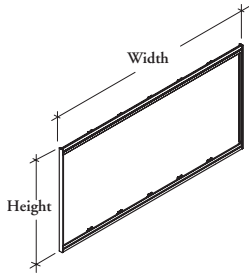

A F W F Focus Wall Frame

The Focus Wall Frame is a package of all pieces necessary to make an empty frame in which to hold a whiteboard or a tackboard or combination.

WHAT'S INCLUDED

Top and bottom extrusion (frame wider than 96" comes in more than 1 piece). Linking devices (if required, for frame wider than 96"), mounting brackets, end covers (2), hardware.

The Maximum width of Focus Wall Frame must be no more than 6" less than the width of the wall to which it is being applied (3" on either side).

Frame has a clear Anodized finish.

PRODUCT OPTIONS

Height	Width (in 6" increments)
42, 48	24, 30, 36, 42, 48, 54, 60, 66, 72, 78, 84, 90, 96, 102, 108, 114, 120, 126, 132, 138, 144, 150, 156, 162, 168, 174, 180, 186, 192, 198, 204, 210, 216, 222, 228, 234, 240

PRICING

423
469
513
560
606
650
696
742
787
835
878
925
944
993
1037
1081
1130
1174
1219
1266
1311
1358
1402
1446
1494
1538
1585
1631
1675
1722
1767
1811
1860
1903
1948
1996
1999

DIMENSIONS INCHES / MM

H	W
48 / 1219	24 / 610
48 / 1219	30 / 762
48 / 1219	36 / 914
48 / 1219	42 / 1067
48 / 1219	48 / 1219
48 / 1219	54 / 1372
48 / 1219	60 / 1524
48 / 1219	66 / 1676
48 / 1219	72 / 1829
48 / 1219	78 / 1981
48 / 1219	84 / 2134
48 / 1219	90 / 2286
48 / 1219	96 / 2438
48 / 1219	102 / 2591
48 / 1219	108 / 2743
48 / 1219	114 / 2896
48 / 1219	120 / 3048
48 / 1219	126 / 3200
48 / 1219	132 / 3353
48 / 1219	138 / 3505
48 / 1219	144 / 3658
48 / 1219	150 / 3810
48 / 1219	156 / 3962
48 / 1219	162 / 4115
48 / 1219	168 / 4267
48 / 1219	174 / 4420
48 / 1219	180 / 4572
48 / 1219	186 / 4724
48 / 1219	192 / 4877
48 / 1219	198 / 5029
48 / 1219	204 / 5182
48 / 1219	210 / 5334
48 / 1219	216 / 5486
48 / 1219	222 / 5639
48 / 1219	228 / 5791
48 / 1219	234 / 5944
48 / 1219	240 / 6096