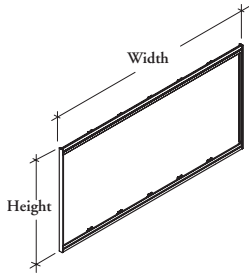

AFWF Focus Wall Frame

The Focus Wall Frame is a package of all pieces necessary to make an empty frame in which to hold a whiteboard or a tackboard or combination.

WHAT'S INCLUDED

Top and bottom extrusion (frame wider than 96" comes in more than 1 piece). Linking devices (if required, for frame wider than 96"), mounting brackets, end covers (2), hardware.

The Maximum width of Focus Wall Frame must be no more than 6" less than the width of the wall to which it is being applied (3" on either side).

Frame has a clear Anodized finish.

PRODUCT OPTIONS

Height	Width (in 6" increments)
42, 48	24, 30, 36, 42, 48, 54, 60, 66, 72, 78, 84, 90, 96, 102, 108, 114, 120, 126, 132, 138, 144, 150, 156, 162, 168, 174, 180, 186, 192, 198, 204, 210, 216, 222, 228, 234, 240

PRICING

423
469
513
560
606
650
696
742
787
835
878
925
944
993
1037
1081
1130
1174
1219
1266
1311
1358
1402
1446
1494
1538
1585
1631
1675
1722
1767
1811
1860
1903
1948
1996
1999

DIMENSIONS INCHES / MM

H	W
48 / 1219	24 / 610
48 / 1219	30 / 762
48 / 1219	36 / 914
48 / 1219	42 / 1067
48 / 1219	48 / 1219
48 / 1219	54 / 1372
48 / 1219	60 / 1524
48 / 1219	66 / 1676
48 / 1219	72 / 1829
48 / 1219	78 / 1981
48 / 1219	84 / 2134
48 / 1219	90 / 2286
48 / 1219	96 / 2438
48 / 1219	102 / 2591
48 / 1219	108 / 2743
48 / 1219	114 / 2896
48 / 1219	120 / 3048
48 / 1219	126 / 3200
48 / 1219	132 / 3353
48 / 1219	138 / 3505
48 / 1219	144 / 3658
48 / 1219	150 / 3810
48 / 1219	156 / 3962
48 / 1219	162 / 4115
48 / 1219	168 / 4267
48 / 1219	174 / 4420
48 / 1219	180 / 4572
48 / 1219	186 / 4724
48 / 1219	192 / 4877
48 / 1219	198 / 5029
48 / 1219	204 / 5182
48 / 1219	210 / 5334
48 / 1219	216 / 5486
48 / 1219	222 / 5639
48 / 1219	228 / 5791
48 / 1219	234 / 5944
48 / 1219	240 / 6096