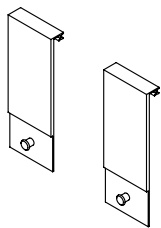

A F W C **Focus Wall Flip Chart Hooks**

Focus Wall Flip Chart Hooks mount to the Focus Wall Frame (AFWF) to allow for the hanging of flip charts.

WHAT INCLUDED

2 Hooks.

NOTES

Can be mounted onto a Focus Wall Sliding Whiteboard.

When mounted directly onto the Focus Wall Frame, it will interfere with the Focus Wall Sliding Whiteboard (AFWS) and therefore may need to be temporarily removed to allow for the maximum lateral movement of the sliding whiteboard when necessary.