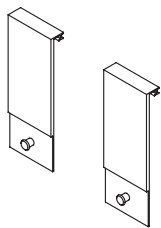

A F W C **Focus Wall Flip Chart Hooks**

Focus Wall Flip Chart Hooks mount to the Focus Wall Frame (AFWF) to allow for the hanging of flip charts.

WHAT INCLUDED

2 Hooks.

NOTES

Can be mounted onto a Focus Wall Sliding Whiteboard.

When mounted directly onto the Focus Wall Frame, it will interfere with the Focus Wall Sliding Whiteboard (AFWS) and therefore may need to be temporarily removed to allow for the maximum lateral movement of the sliding whiteboard when necessary.