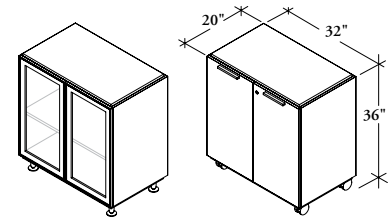

The *Audience Veneer A.V.* Cart is designed for use to house audio visual components in boardroom applications.

WHAT'S INCLUDED

1 cart, casters or levelers, locks and keys (If specified).

WHAT'S EXCLUDED

A.V. Cart Top (AFTT) must be ordered separately.

NOTES

Glass doors do not support pull style or lock options.

Solid doors will always default to the case finish.

AFTV
Audience Veneer A.V. Cart

PRODUCT OPTIONS

Configuration	Door Style	Width	Height	Case & Front Finish	Pull Style	Pull Finish	Foot Option	Key Style
A Doors	S Solid G Glass	32	36	Natural Veneer	C Con-temporary B Rectangular	7 Platinum E Ebony	L Levelers C Casters	N None K Keyed Alike R Keyed Randomly

SAMPLE ORDER CODE

AFTV A	G	32	36	WD			L	

DIMENSIONS
INCHES / MM

W	H
32 / 813	36 / 914

PRICING

SOLID DOORS	GLASS DOORS
5221	5727

If Contemporary pull style is specified, add 77

If Lock is specified, add 177