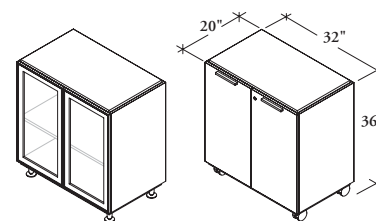

The *Audience Veneer A.V. Cart* is designed for use to house audio visual components in boardroom applications.

WHAT'S INCLUDED

1 cart, casters or levelers, locks and keys (If specified).

WHAT'S EXCLUDED

A.V. Cart Top (AFTT) must be ordered separately.

NOTES

Glass doors do not support pull style or lock options.

Solid doors will always default to the case finish.

AFTV
Audience Veneer A.V. Cart

PRODUCT OPTIONS

Configuration	Door Style	Width	Height	Case & Front Finish	Pull Style	Pull Finish	Foot Option	Key Style
A Doors	S Solid G Glass	32	36	Natural Veneer	C Con-temporary B Rectangular	7 Platinum E Ebony	L Levelers C Casters	N None K Keyed Alike R Keyed Randomly

SAMPLE ORDER CODE

AFTV A	G	32	36	WD			L	

DIMENSIONS
INCHES / MM

W	H
32 / 813	36 / 914

PRICING

SOLID DOORS	GLASS DOORS
3969	4354

If Contemporary pull style is specified, add 57

If Lock is specified, add 135