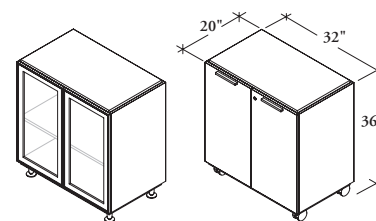

The *Audience Veneer A.V. Cart* is designed for use to house audio visual components in boardroom applications.

WHAT'S INCLUDED

1 cart, casters or levelers, locks and keys (If specified).

WHAT'S EXCLUDED

A.V. Cart Top (AFTT) must be ordered separately.

NOTES

Glass doors do not support pull style or lock options.

Solid doors will always default to the case finish.

AFTV
Audience Veneer A.V. Cart

PRODUCT OPTIONS

Configuration	Door Style	Width	Height	Case & Front Finish	Pull Style	Pull Finish	Foot Option	Key Style
A Doors	S Solid G Glass	32	36	Natural Veneer	C Con-temporary B Rectangular	7 Platinum E Ebony	L Levelers C Casters	N None K Keyed Alike R Keyed Randomly

SAMPLE ORDER CODE

AFTV A	G	32	36	WD			L	

DIMENSIONS
INCHES / MM

W	H
32 / 813	36 / 914

PRICING

SOLID DOORS	GLASS DOORS
3969	4354

If Contemporary pull style is specified, add 57

If Lock is specified, add 135