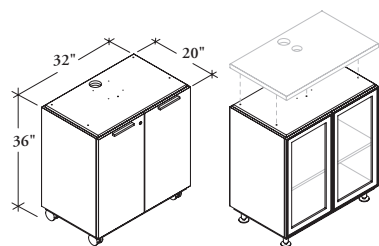

AFTL Audience Laminate A.V. Cart

The *Audience Laminate A.V. Cart* is designed for use to house audio visual components in boardroom applications.

WHAT'S INCLUDED

1 cart, casters or levelers, locks and keys (If specified).

SAMPLE ORDER CODE

AFTL A	G	32	36	LG			L	
--------	---	----	----	----	--	--	---	--

DIMENSIONS INCHES / MM

W	H
32 / 813	36 / 914

PRICING

SOLID DOORS (S)
850

GLASS DOORS (G)
1591

If Contemporary pull style is specified, add 57