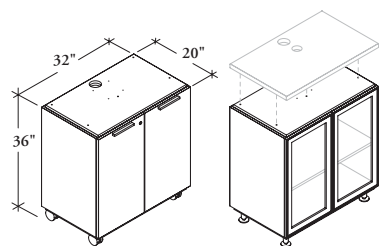

AFTL Audience Laminate A.V. Cart

The *Audience Laminate A.V. Cart* is designed for use to house audio visual components in boardroom applications.

WHAT'S INCLUDED

1 cart, casters or levelers, locks and keys (If specified).

SAMPLE ORDER CODE

AFTL A	G	32	36	LG			L	
--------	---	----	----	----	--	--	---	--

DIMENSIONS INCHES / MM

W	H	PRICING	
		SOLID DOORS (S)	GLASS DOORS (G)
32 / 813	36 / 914	850	1591

If Contemporary pull style is specified, add 57