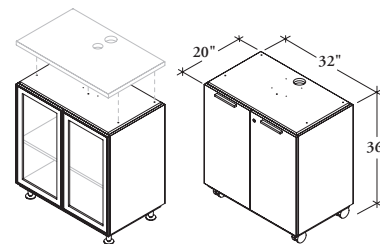

The *Audience* Flintwood A.V. Cart is designed for use to house audio visual components in boardroom applications.

WHAT'S INCLUDED

1 cart, casters or levelers, locks and keys (if specified).

WHAT'S EXCLUDED

A.V. Cart Top (AFTT) must be ordered separately.

NOTES

Glass doors do not support pull style or lock options.

Solid doors will always default to the case finish.

AFTF
Audience Flintwood A.V. Cart

PRODUCT OPTIONS

Configuration	Door Style	Width	Height	Case & Front Finish	Pull Style	Pull Finish	Foot Option	Key Style
A Doors	S Solid G Glass	32	36	Flintwood	C Con-temporary B Rectangular	7 Platinum E Ebony	L Levelers C Casters	N None K Keyed Alike R Keyed Randomly

SAMPLE ORDER CODE

AFTF A	G	32	36	FM			L	

DIMENSIONS
INCHES / MM

W	H
32 / 813	36 / 914

PRICING

SOLID DOORS (S)	GLASS DOORS (G)
3969	4354

If Contemporary pull style is specified, add 57

If lock is specified, add 135