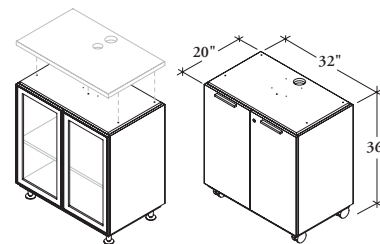

The *Audience Flintwood A.V. Cart* is designed for use to house audio visual components in boardroom applications.

WHAT'S INCLUDED

1 cart, casters or levelers, locks and keys (if specified).

WHAT'S EXCLUDED

A.V. Cart Top (AFTT) must be ordered separately.

NOTES

Glass doors do not support pull style or lock options.

Solid doors will always default to the case finish.

AFTT
Audience Flintwood A.V. Cart

PRODUCT OPTIONS

Configuration	Door Style	Width	Height	Case & Front Finish	Pull Style	Pull Finish	Foot Option	Key Style
A Doors	S Solid G Glass	32	36	Flintwood	C Con-temporary B Rectangular	7 Platinum E Ebony	L Levelers C Casters	N None K Keyed Alike R Keyed Randomly

SAMPLE ORDER CODE

AFTF A	G	32	36	FM			L	

DIMENSIONS
INCHES / MM

W	H
32 / 813	36 / 914

PRICING

SOLID DOORS (S)	GLASS DOORS (G)
3969	4354

If Contemporary pull style is specified, add 57

If lock is specified, add 135