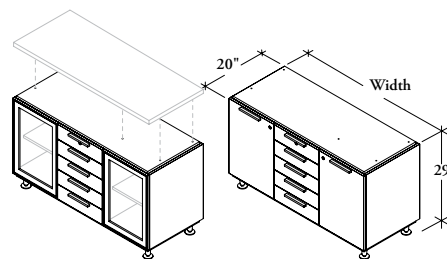

The *Audience* Veneer Credenza is designed for use in boardroom applications.

WHAT'S INCLUDED

1 credenza with levelers, grommets (if specified), locks and keys (if specified), waste receptacle (if specified).

WHAT'S EXCLUDED

Credenza Top (AFCT) must be ordered separately.

NOTES

48" wide credenzas have two doors, 80" & 90" have four doors.

Only top drawer will lock all others are not lockable.

The waste receptacle option is not available with glass doors.

Solid doors and drawers will be finished to match the case finish.

A F C V D
Audience Veneer Credenza with Middle Drawers

PRODUCT OPTIONS

Door Style	Width	Height	Case Finish	Pull Style	Pull Finish	Grommet Option	Key Style	Waste Receptacle Option
S Solid	48, 80, 90	29	Natural Veneer	C Con-temporary	7 Platinum	N None	N None	1 With
G Glass				B Rectangular	E Ebony	L Left R Right	K Keyed Alike R Keyed Randomly	2 Without

SAMPLE ORDER CODE

AFCVD G	90	29	MP	B	7	C	N	

DIMENSIONS
INCHES / MM

W	H
48 / 1219	29 / 737
80 / 2032	29 / 737
90 / 2286	29 / 737

PRICING

SOLID DOORS (S)

No Grommet	With Grommet
7923	8021
10149	10245
10535	10629

GLASS DOORS (G)

No Grommet	With Grommet
8255	8348
11597	11693
12060	12155

If Contemporary Pull style, Glass Door is specified, add 184

If Contemporary Pull style, Solid Door is specified, add 259 for 48" wide

If Contemporary Pull style, Solid Door is specified, add 334 for 80" and 90" wide

If Lock is specified, add 184

If Waste Receptacle is specified, add 278