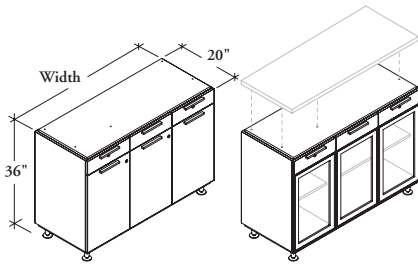

AFCVC
Audience Veneer Credenza with Doors and Drawers

The Audience Veneer Credenza is designed for use in boardroom applications.

WHAT'S INCLUDED

1 credenza with levelers, grommets (if specified), locks and keys (if specified), waste receptacle (if specified).

WHAT'S EXCLUDED

Credenza Top (AFCT) must be ordered separately.

NOTES

48" wide credenzas have three doors, 64" and 72" widths have four doors, 80" & 90" widths have five doors.

When locks are specified with glass door option, only the drawers will lock.

SAMPLE ORDER CODE

AFCVC S	64	36	WK	C	7	R	N	1
----------------	-----------	-----------	-----------	----------	----------	----------	----------	----------

DIMENSIONS
INCHES / MM

W	H
48 / 1219	36 / 914
64 / 1626	36 / 914
72 / 1829	36 / 914
80 / 2032	36 / 914
90 / 2286	36 / 914