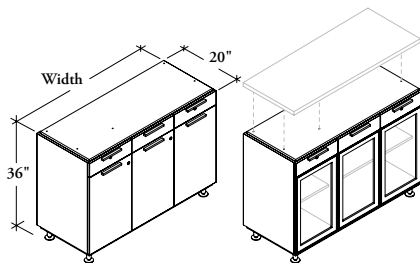

AFCVC Audience Veneer Credenza with Doors and Drawers

The Audience Veneer Credenza is designed for use in boardroom applications.

WHAT'S INCLUDED

1 credenza with levelers, grommets (if specified), locks and keys (if specified), waste receptacle (if specified).

WHAT'S EXCLUDED

Credenza Top (AFCT) must be ordered separately.

NOTES

48" wide credenzas have three doors, 64" and 72" widths have four doors, 80" & 90" widths have five doors.

When locks are specified with glass door option, only the drawers will lock.

SAMPLE ORDER CODE

AFCVC S	64	36	WK	C	7	R	N	1
----------------	-----------	-----------	-----------	----------	----------	----------	----------	----------

DIMENSIONS INCHES / MM

W	H
48 / 1219	36 / 914
64 / 1626	36 / 914
72 / 1829	36 / 914
80 / 2032	36 / 914
90 / 2286	36 / 914