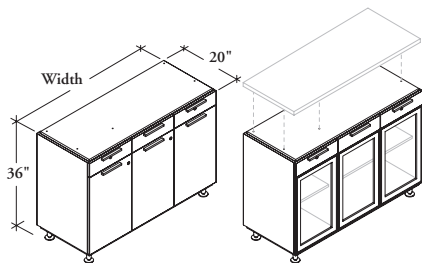

AFCVC Audience Veneer Credenza with Doors and Drawers

The Audience Veneer Credenza is designed for use in boardroom applications.

WHAT'S INCLUDED

1 credenza with levelers, grommets (if specified), locks and keys (if specified), waste receptacle (if specified).

WHAT'S EXCLUDED

Credenza Top (AFCT) must be ordered separately.

NOTES

48" wide credenzas have three doors, 64" and 72" widths have four doors, 80" & 90" widths have five doors.

When locks are specified with glass door option, only the drawers will lock.

SAMPLE ORDER CODE

AFCVC S	64	36	WK	C	7	R	N	1
----------------	-----------	-----------	-----------	----------	----------	----------	----------	----------

DIMENSIONS INCHES / MM

W	H
48 / 1219	36 / 914
64 / 1626	36 / 914
72 / 1829	36 / 914
80 / 2032	36 / 914
90 / 2286	36 / 914