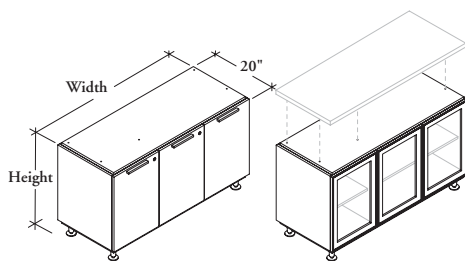

AFCVA Audience Veneer Credenza with Doors

The Audience Veneer Credenza is designed for use in boardroom applications.

WHAT'S INCLUDED

1 credenza with levelers, grommets (if specified), locks and keys (if specified), waste receptacle (if specified).

WHAT'S EXCLUDED

Credenza Top (AFCT) must be ordered separately.

NOTES

48" wide credenzas have three doors, 64" and 72" widths have four doors, 80" & 90" widths have five doors.

Glass doors do not support pull style, lock and waste receptacle options.

Solid doors will be finished to match the case finish.

PRODUCT OPTIONS

Door Style	Width	Height	Case & Front Finish	Pull Style	Pull Finish	Grommet Option	Lock Option	Waste Receptacle Option
S Solid	48, 64, 72, 80, 90	29, 36	Natural Veneer	C Contemporary	7 Platinum	N None	N None	1 With
G Glass				B Rectangular	E Ebony	C Center L Left R Right	K Keyed Alike R Keyed Randomly	2 Without

SAMPLE ORDER CODE

AFCVA S	64	29	WD	B	7	N	R	1

DIMENSIONS INCHES / MM

W	H
48 / 1219	29 / 737
48 / 1219	36 / 914
64 / 1626	29 / 737
64 / 1626	36 / 914
72 / 1829	29 / 737
72 / 1829	36 / 914
80 / 2032	29 / 737
80 / 2032	36 / 914
90 / 2286	29 / 737
90 / 2286	36 / 914

PRICING

SOLID DOORS (S)

No Grommet	With Grommet
3578	3644
3904	3971
4251	4317
4535	4602
4645	4712
4945	5011
5400	5468
5449	5517
5668	5734
6028	6094

GLASS DOORS (G)

No Grommet	With Grommet
4222	4288
4622	4689
5233	5300
5551	5618
5625	5691
5982	6051
6627	6693
7060	7126
7232	7298
7384	7450

If Contemporary pull style is specified, add 27 per handle

If Lock is specified, add 128

If Waste Receptacle is specified, add 193