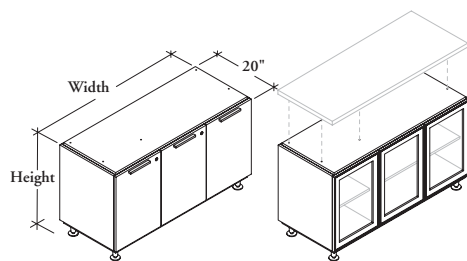

AFCVA Audience Veneer Credenza with Doors

The *Audience Veneer Credenza* is designed for use in boardroom applications.

WHAT'S INCLUDED

1 credenza with levelers, grommets (if specified), locks and keys (if specified), waste receptacle (if specified).

WHAT'S EXCLUDED

Credenza Top (AFCT) must be ordered separately.

NOTES

48" wide credenzas have three doors, 64" and 72" widths have four doors, 80" & 90" widths have five doors.

Glass doors do not support pull style, lock and waste receptacle options.

Solid doors will be finished to match the case finish.

PRODUCT OPTIONS

Door Style	Width	Height	Case & Front Finish	Pull Style	Pull Finish	Grommet Option	Lock Option	Waste Receptacle Option
S Solid	48, 64, 72, 80, 90	29, 36	Natural Veneer	C Contemporary	7 Platinum	N None	N None	1 With
G Glass				B Rectangular	E Ebony	C Center L Left R Right	K Keyed Alike R Keyed Randomly	2 Without

SAMPLE ORDER CODE

AFCVA S	64	29	WD	B	7	N	R	1

DIMENSIONS INCHES / MM

W	H
48 / 1219	29 / 737
48 / 1219	36 / 914
64 / 1626	29 / 737
64 / 1626	36 / 914
72 / 1829	29 / 737
72 / 1829	36 / 914
80 / 2032	29 / 737
80 / 2032	36 / 914
90 / 2286	29 / 737
90 / 2286	36 / 914

PRICING

SOLID DOORS (S)

No Grommet	With Grommet
3775	3844
4119	4189
4485	4554
4784	4855
4900	4971
5217	5287
5697	5769
5749	5820
5980	6049
6360	6429

GLASS DOORS (G)

No Grommet	With Grommet
4454	4524
4876	4947
5521	5592
5856	5927
5934	6004
6311	6384
6991	7061
7448	7518
7630	7699
7790	7860

If Contemporary pull style is specified, add 28 per handle

If Lock is specified, add 135

If Waste Receptacle is specified, add 204