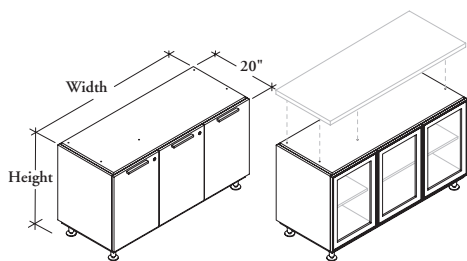

AFCVA Audience Veneer Credenza with Doors

The Audience Veneer Credenza is designed for use in boardroom applications.

WHAT'S INCLUDED

1 credenza with levelers, grommets (if specified), locks and keys (if specified), waste receptacle (if specified).

WHAT'S EXCLUDED

Credenza Top (AFCT) must be ordered separately.

NOTES

48" wide credenzas have three doors, 64" and 72" widths have four doors, 80" & 90" widths have five doors.

Glass doors do not support pull style, lock and waste receptacle options.

Solid doors will be finished to match the case finish.

PRODUCT OPTIONS

Door Style	Width	Height	Case & Front Finish	Pull Style	Pull Finish	Grommet Option	Lock Option	Waste Receptacle Option
S Solid	48, 64, 72, 80, 90	29, 36	Natural Veneer	C Contemporary B Rectangular	7 Platinum E Ebony	N None C Center L Left R Right	N None K Keyed Alike R Keyed Randomly	1 With
G Glass								2 Without

SAMPLE ORDER CODE

AFCVA S	64	29	WD	B	7	N	R	1

DIMENSIONS INCHES / MM

W	H
48 / 1219	29 / 737
48 / 1219	36 / 914
64 / 1626	29 / 737
64 / 1626	36 / 914
72 / 1829	29 / 737
72 / 1829	36 / 914
80 / 2032	29 / 737
80 / 2032	36 / 914
90 / 2286	29 / 737
90 / 2286	36 / 914

PRICING

SOLID DOORS (S)

No Grommet	With Grommet
3775	3844
4119	4189
4485	4554
4784	4855
4900	4971
5217	5287
5697	5769
5749	5820
5980	6049
6360	6429

GLASS DOORS (G)

No Grommet	With Grommet
4454	4524
4876	4947
5521	5592
5856	5927
5934	6004
6311	6384
6991	7061
7448	7518
7630	7699
7790	7860

If Contemporary pull style is specified, add 28 per handle

If Lock is specified, add 135

If Waste Receptacle is specified, add 204