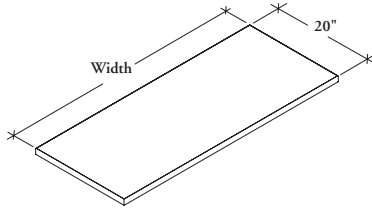

AFCT Credenza Top

The Credenza Top is to be used in conjunction with the AFCV, AFCF or AFCL Credenzas.

WHAT'S INCLUDED

1 top

WHAT'S EXCLUDED

Audience Credenzas

NOTES

The width of the Credenza Top should match that of the Credenza.

All trim finishes will match the Credenza Top except when specifying the straight trim (6) for the Laminate top.

The Credenza Top must be ordered to finish off the top of each Credenza ordered.

PRODUCT OPTIONS

SAMPLE ORDER CODE

AFCT 72	FX	7	
----------------	-----------	----------	--

**DIMENSIONS
INCHES / MM**

PRICING

W	FOUNDATION LAMINATE	SEAMLESS COLOR	FLINTWOOD	NATURAL VENEER	
	Straight Trim	All Edges	Wood Straight Trim	Flat/Full Knife Edge	Solid Full Knife/Solid Eased Edge
48 / 1219	348	389	835	835	1075
64 / 1626	465	486	956	956	1255
72 / 1829	526	542	1085	1085	1381
80 / 2032	582	601	1325	1325	1523
90 / 2286	655	677	1337	1337	1675