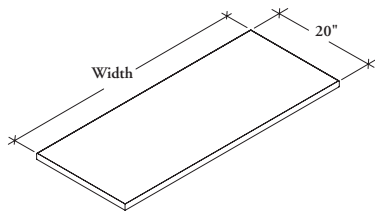

## AFCT Credenza Top

The Credenza Top is to be used in conjunction with the AFCV, AFCF or AFCL Credenzas.

### NOTES

The width of the Credenza Top should match that of the Credenza.

All trim finishes will match the Credenza Top except when specifying the straight trim (6) for the Laminate top.

The Credenza Top must be ordered to finish off the top of each Credenza ordered.

### DIMENSIONS INCHES / MM

W
48 / 1219
64 / 1626
72 / 1829
80 / 2032
90 / 2286